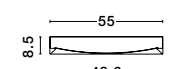

LUTON - 9818451
Coffee Brown Aluminium
Matt White Acrylic Diffuser
LED 47 Watt 230 Volt
3525Lm 3000K IP20
D: 55 H: 8.5 cm