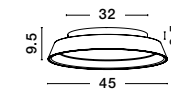

VELA - 9081270
Triac Dimmable
Sandy Black Outside
Coffee Inside
Aluminium & Acrylic
LED 30 Watt 230 Volt
1665Lm 3000K IP20
D: 45 H: 9.5 cm