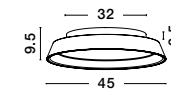

VELA - 9081260
Triac Dimmable
Sandy White Outside
Coffee Inside
Aluminium & Acrylic
LED 30 Watt 230 Volt
1665Lm 3000K IP20
D: 45 H: 9.5 cm