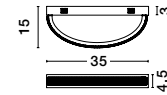

GRANIA - 9818512

Matt Gold Aluminium
& Acrylic
LED 6.5 Watt 230 Volt
400Lm 3000K IP20
L: 35 W: 15 H: 4.5 cm