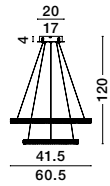

ALSO YOU CAN DO

Adjustable Height

Adjustable Height

Rotating

Rotating

GINEVRA - 9748159

Triac Dimmable
Sandy Black Aluminium
& Acrylic
LED 54 Watt 230 Volt
3350Lm 3000K IP20
D: 60.5 H: 120 cm

GINEVRA - 9748158

Triac Dimmable
Sandy Black Aluminium
& Acrylic
LED 69 Watt 230 Volt
3900Lm 3000K IP20
D: 51 H: 120 cm

GRANIA - 9818513

Sandy Black Aluminium
& Acrylic
LED 6.5 Watt 230 Volt
400Lm 3000K IP20
L: 35 W: 15 H: 4.5 cm

GRANIA - 9818512

Matt Gold Aluminium
& Acrylic
LED 6.5 Watt 230 Volt
400Lm 3000K IP20
L: 35 W: 15 H: 4.5 cm