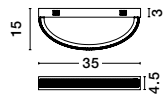

ALSO YOU CAN DO

Adjustable Height

Adjustable Height

Rotating

Rotating

GINEVRA - 9748159

Triac Dimmable
Sandy Black Aluminium
& Acrylic
LED 54 Watt 230 Volt
3350Lm 3000K IP20
D: 60.5 H: 120 cm

GINEVRA - 9748158

Triac Dimmable
Sandy Black Aluminium
& Acrylic
LED 69 Watt 230 Volt
3900Lm 3000K IP20
D: 51 H: 120 cm

GRANIA - 9818513

Sandy Black Aluminium
& Acrylic
LED 6.5 Watt 230 Volt
400Lm 3000K IP20
L: 35 W: 15 H: 4.5 cm