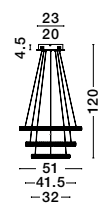

ALSO YOU CAN DO

Adjustable Height

Adjustable Height

Rotating

Rotating

GINEVRA - 9748159

Triac Dimmable
Sandy Black Aluminium
& Acrylic
LED 54 Watt 230 Volt
3350Lm 3000K IP20
D: 60.5 H: 120 cm

GINEVRA - 9748158

Triac Dimmable
Sandy Black Aluminium
& Acrylic
LED 69 Watt 230 Volt
3900Lm 3000K IP20
D: 51 H: 120 cm

GRANIA - 9818513

Sandy Black Aluminium
& Acrylic
LED 6.5 Watt 230 Volt
400Lm 3000K IP20
L: 35 W: 15 H: 4.5 cm

GRANIA - 9818512

Matt Gold Aluminium
& Acrylic
LED 6.5 Watt 230 Volt
400Lm 3000K IP20
L: 35 W: 15 H: 4.5 cm