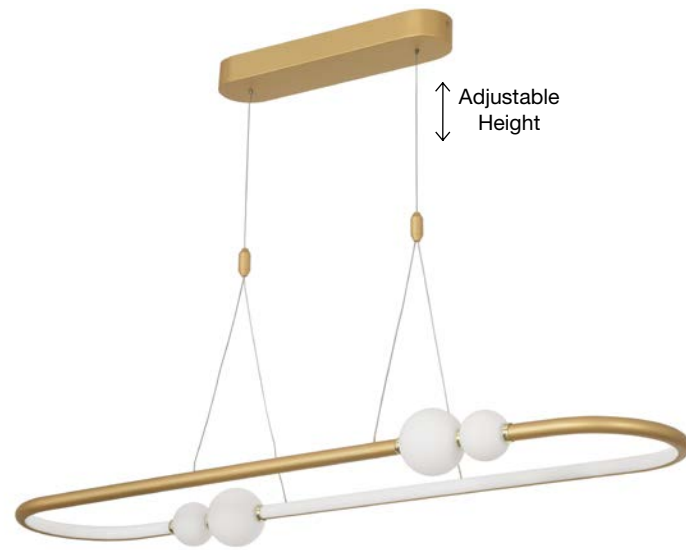

**CELIA - 9820604**  
 Triac Dimmable  
 Satin Gold Aluminium  
 Opal Glass  
 LED 29 Watt 230 Volt  
 3203Lm 3000K IP20  
 D: 43 W: 10 H: 120 cm

**CELIA - 9820602**  
 Triac Dimmable  
 Satin Gold Aluminium  
 Opal Glass  
 LED 45 Watt 230 Volt  
 4751Lm 3000K IP20  
 L: 100 W: 29 H: 120 cm

9820604-9820602-  
 9820600  
 Included  
 Remote control

**CELIA - 9820600**  
 Triac Dimmable  
 Satin Gold Aluminium  
 Opal Glass  
 LED 37 Watt 230 Volt  
 3812Lm 3000K IP20  
 D: 64 W: 64 H: 120 cm