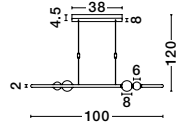

**CELIA - 9820604**  
 Triac Dimmable  
 Satin Gold Aluminium  
 Opal Glass  
 LED 29 Watt 230 Volt  
 3203Lm 3000K IP20  
 D: 43 W: 10 H: 120 cm

**CELIA - 9820602**  
 Triac Dimmable  
 Satin Gold Aluminium  
 Opal Glass  
 LED 45 Watt 230 Volt  
 4751Lm 3000K IP20  
 L: 100 W: 29 H: 120 cm

9820604-9820602-  
 9820600  
 Included  
 Remote control

**CELIA - 9820600**  
 Triac Dimmable  
 Satin Gold Aluminium  
 Opal Glass  
 LED 37 Watt 230 Volt  
 3812Lm 3000K IP20  
 D: 64 W: 64 H: 120 cm