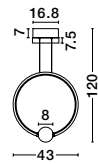

**CELIA - 9820604**  
 Triac Dimmable  
 Satin Gold Aluminium  
 Opal Glass  
 LED 29 Watt 230 Volt  
 3203Lm 3000K IP20  
 D: 43 W: 10 H: 120 cm

**CELIA - 9820602**  
 Triac Dimmable  
 Satin Gold Aluminium  
 Opal Glass  
 LED 45 Watt 230 Volt  
 4751Lm 3000K IP20  
 L: 100 W: 29 H: 120 cm

9820604-9820602-  
 9820600  
 Included  
 Remote control

**CELIA - 9820600**  
 Triac Dimmable  
 Satin Gold Aluminium  
 Opal Glass  
 LED 37 Watt 230 Volt  
 3812Lm 3000K IP20  
 D: 64 W: 64 H: 120 cm