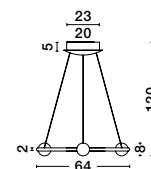

Adjustable Height

CELIA - 9820605
 Triac Dimmable
 Black Aluminium
 Opal Glass
 LED 29 Watt 230 Volt
 3203Lm 3000K IP20
 D: 43 W: 10 H: 120 cm

Adjustable Height

CELIA - 9820603
 Triac Dimmable
 Black Aluminium
 Opal Glass
 LED 45 Watt 230 Volt
 4751Lm 3000K IP20
 L: 100 W: 29 H: 120 cm

9820601-9820603-
 9820605
 Included
 Remote control

Adjustable Height

CELIA - 9820601
 Triac Dimmable
 Black Aluminium
 Opal Glass
 LED 37 Watt 230 Volt
 3812Lm 3000K IP20
 D: 64 W: 64 H: 120 cm