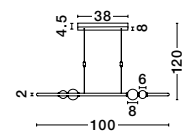

Adjustable Height

CELIA - 9820605
 Triac Dimmable
 Black Aluminium
 Opal Glass
 LED 29 Watt 230 Volt
 3203Lm 3000K IP20
 D: 43 W: 10 H: 120 cm

Adjustable Height

CELIA - 9820603
 Triac Dimmable
 Black Aluminium
 Opal Glass
 LED 45 Watt 230 Volt
 4751Lm 3000K IP20
 L: 100 W: 29 H: 120 cm

9820601-9820603-
 9820605
 Included
 Remote control

Adjustable Height

CELIA - 9820601
 Triac Dimmable
 Black Aluminium
 Opal Glass
 LED 37 Watt 230 Volt
 3812Lm 3000K IP20
 D: 64 W: 64 H: 120 cm