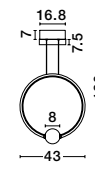

Adjustable Height

CELIA - 9820605
 Triac Dimmable
 Black Aluminium
 Opal Glass
 LED 29 Watt 230 Volt
 3203Lm 3000K IP20
 D: 43 W: 10 H: 120 cm

Adjustable Height

CELIA - 9820603
 Triac Dimmable
 Black Aluminium
 Opal Glass
 LED 45 Watt 230 Volt
 4751Lm 3000K IP20
 L: 100 W: 29 H: 120 cm

9820601-9820603-
 9820605
 Included
 Remote control

Adjustable Height

CELIA - 9820601
 Triac Dimmable
 Black Aluminium
 Opal Glass
 LED 37 Watt 230 Volt
 3812Lm 3000K IP20
 D: 64 W: 64 H: 120 cm