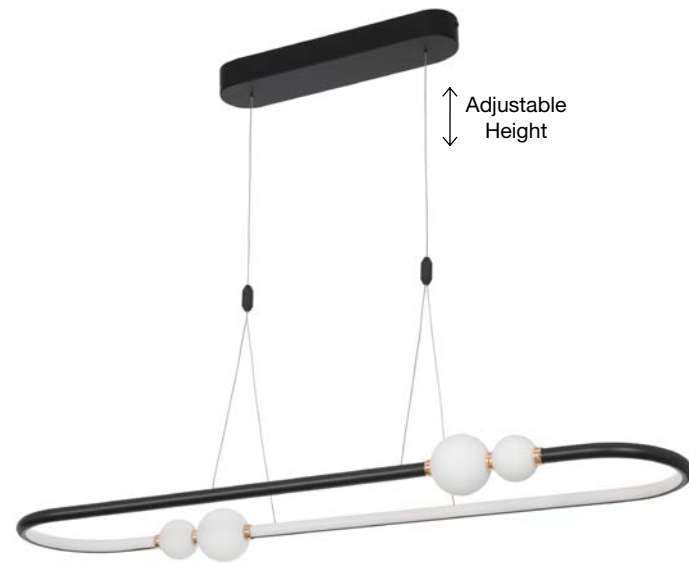

Adjustable Height

CELIA - 9820605
 Triac Dimmable
 Black Aluminium
 Opal Glass
 LED 29 Watt 230 Volt
 3203Lm 3000K IP20
 D: 43 W: 10 H: 120 cm

Adjustable Height

CELIA - 9820603
 Triac Dimmable
 Black Aluminium
 Opal Glass
 LED 45 Watt 230 Volt
 4751Lm 3000K IP20
 L: 100 W: 29 H: 120 cm

9820601-9820603-
 9820605
 Included
 Remote control

Adjustable Height

CELIA - 9820601
 Triac Dimmable
 Black Aluminium
 Opal Glass
 LED 37 Watt 230 Volt
 3812Lm 3000K IP20
 D: 64 W: 64 H: 120 cm