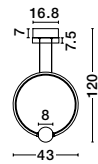

CELIA - 9820604
 Triac Dimmable
 Satin Gold Aluminium
 Opal Glass
 LED 29 Watt 230 Volt
 3203Lm 3000K IP20
 D: 43 W: 10 H: 120 cm

CELIA - 9820602
 Triac Dimmable
 Satin Gold Aluminium
 Opal Glass
 LED 45 Watt 230 Volt
 4751Lm 3000K IP20
 L: 100 W: 29 H: 120 cm

9820604-9820602-
 9820600
 Included
 Remote control

CELIA - 9820600
 Triac Dimmable
 Satin Gold Aluminium
 Opal Glass
 LED 37 Watt 230 Volt
 3812Lm 3000K IP20
 D: 64 W: 64 H: 120 cm