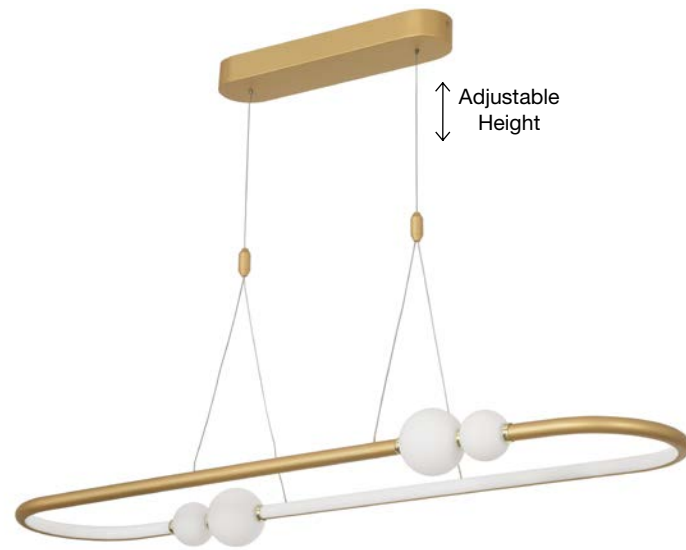

CELIA - 9820604
 Triac Dimmable
 Satin Gold Aluminium
 Opal Glass
 LED 29 Watt 230 Volt
 3203Lm 3000K IP20
 D: 43 W: 10 H: 120 cm

CELIA - 9820602
 Triac Dimmable
 Satin Gold Aluminium
 Opal Glass
 LED 45 Watt 230 Volt
 4751Lm 3000K IP20
 L: 100 W: 29 H: 120 cm

9820604-9820602-
 9820600
 Included
 Remote control

CELIA - 9820600
 Triac Dimmable
 Satin Gold Aluminium
 Opal Glass
 LED 37 Watt 230 Volt
 3812Lm 3000K IP20
 D: 64 W: 64 H: 120 cm