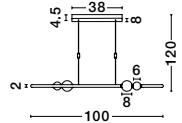

CELIA - 9820604
 Triac Dimmable
 Satin Gold Aluminium
 Opal Glass
 LED 29 Watt 230 Volt
 3203Lm 3000K IP20
 D: 43 W: 10 H: 120 cm

CELIA - 9820602
 Triac Dimmable
 Satin Gold Aluminium
 Opal Glass
 LED 45 Watt 230 Volt
 4751Lm 3000K IP20
 L: 100 W: 29 H: 120 cm

9820604-9820602-
 9820600
 Included
 Remote control

CELIA - 9820600
 Triac Dimmable
 Satin Gold Aluminium
 Opal Glass
 LED 37 Watt 230 Volt
 3812Lm 3000K IP20
 D: 64 W: 64 H: 120 cm