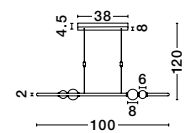

Adjustable Height

CELIA - 9820605
Triac Dimmable

Black Aluminium
Opal Glass
LED 29 Watt 230 Volt
3203Lm 3000K IP20
D: 43 W: 10 H: 120 cm

Adjustable Height

CELIA - 9820603
Triac Dimmable

Black Aluminium
Opal Glass
LED 45 Watt 230 Volt
4751Lm 3000K IP20
L: 100 W: 29 H: 120 cm

9820601-9820603-
9820605
Included
Remote control

Adjustable Height

CELIA - 9820601
Triac Dimmable

Black Aluminium
Opal Glass
LED 37 Watt 230 Volt
3812Lm 3000K IP20
D: 64 W: 64 H: 120 cm