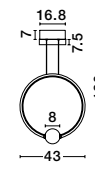

Adjustable Height

CELIA - 9820605
Triac Dimmable

Black Aluminium
Opal Glass
LED 29 Watt 230 Volt
3203Lm 3000K IP20
D: 43 W: 10 H: 120 cm

Adjustable Height

CELIA - 9820603
Triac Dimmable

Black Aluminium
Opal Glass
LED 45 Watt 230 Volt
4751Lm 3000K IP20
L: 100 W: 29 H: 120 cm

9820601-9820603-
9820605
Included
Remote control

Adjustable Height

CELIA - 9820601
Triac Dimmable

Black Aluminium
Opal Glass
LED 37 Watt 230 Volt
3812Lm 3000K IP20
D: 64 W: 64 H: 120 cm