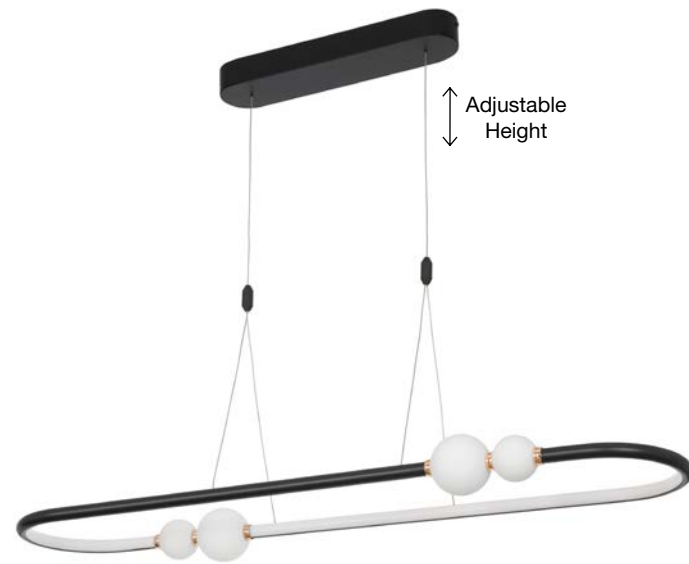

Adjustable Height

CELIA - 9820605
Triac Dimmable

Black Aluminium
Opal Glass
LED 29 Watt 230 Volt
3203Lm 3000K IP20
D: 43 W: 10 H: 120 cm

Adjustable Height

CELIA - 9820603
Triac Dimmable

Black Aluminium
Opal Glass
LED 45 Watt 230 Volt
4751Lm 3000K IP20
L: 100 W: 29 H: 120 cm

9820601-9820603-
9820605
Included
Remote control

Adjustable Height

CELIA - 9820601
Triac Dimmable

Black Aluminium
Opal Glass
LED 37 Watt 230 Volt
3812Lm 3000K IP20
D: 64 W: 64 H: 120 cm