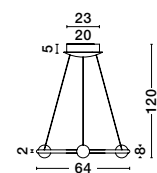

Adjustable Height

CELIA - 9820605
Triac Dimmable

Black Aluminium
Opal Glass
LED 29 Watt 230 Volt
3203Lm 3000K IP20
D: 43 W: 10 H: 120 cm

Adjustable Height

CELIA - 9820603
Triac Dimmable

Black Aluminium
Opal Glass
LED 45 Watt 230 Volt
4751Lm 3000K IP20
L: 100 W: 29 H: 120 cm

9820601-9820603-
9820605
Included
Remote control

Adjustable Height

CELIA - 9820601
Triac Dimmable

Black Aluminium
Opal Glass
LED 37 Watt 230 Volt
3812Lm 3000K IP20
D: 64 W: 64 H: 120 cm