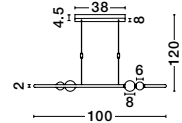

CELIA - 9820604
 Triac Dimmable
 Satin Gold Aluminium
 Opal Glass
 LED 29 Watt 230 Volt
 3203Lm 3000K IP20
 D: 43 W: 10 H: 120 cm

CELIA - 9820602
 Triac Dimmable
 Satin Gold Aluminium
 Opal Glass
 LED 45 Watt 230 Volt
 4751Lm 3000K IP20
 L: 100 W: 29 H: 120 cm

9820604-9820602-
 9820600
 Included
 Remote control

CELIA - 9820600
 Triac Dimmable
 Satin Gold Aluminium
 Opal Glass
 LED 37 Watt 230 Volt
 3812Lm 3000K IP20
 D: 64 W: 64 H: 120 cm