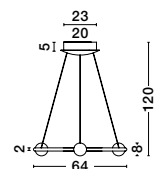

Adjustable Height

**CELIA - 9820605**  
 Triac Dimmable  
 Black Aluminium  
 Opal Glass  
 LED 29 Watt 230 Volt  
 3203Lm 3000K IP20  
 D: 43 W: 10 H: 120 cm

Adjustable Height

**CELIA - 9820603**  
 Triac Dimmable  
 Black Aluminium  
 Opal Glass  
 LED 45 Watt 230 Volt  
 4751Lm 3000K IP20  
 L: 100 W: 29 H: 120 cm

9820601-9820603-  
 9820605  
 Included  
 Remote control

Adjustable Height

**CELIA - 9820601**  
 Triac Dimmable  
 Black Aluminium  
 Opal Glass  
 LED 37 Watt 230 Volt  
 3812Lm 3000K IP20  
 D: 64 W: 64 H: 120 cm