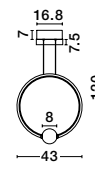

Adjustable Height

**CELIA - 9820605**  
 Triac Dimmable  
 Black Aluminium  
 Opal Glass  
 LED 29 Watt 230 Volt  
 3203Lm 3000K IP20  
 D: 43 W: 10 H: 120 cm

Adjustable Height

**CELIA - 9820603**  
 Triac Dimmable  
 Black Aluminium  
 Opal Glass  
 LED 45 Watt 230 Volt  
 4751Lm 3000K IP20  
 L: 100 W: 29 H: 120 cm

9820601-9820603-  
 9820605  
 Included  
 Remote control

Adjustable Height

**CELIA - 9820601**  
 Triac Dimmable  
 Black Aluminium  
 Opal Glass  
 LED 37 Watt 230 Volt  
 3812Lm 3000K IP20  
 D: 64 W: 64 H: 120 cm