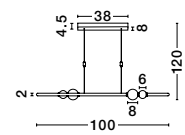

Adjustable Height

**CELIA - 9820605**  
 Triac Dimmable  
 Black Aluminium  
 Opal Glass  
 LED 29 Watt 230 Volt  
 3203Lm 3000K IP20  
 D: 43 W: 10 H: 120 cm

Adjustable Height

**CELIA - 9820603**  
 Triac Dimmable  
 Black Aluminium  
 Opal Glass  
 LED 45 Watt 230 Volt  
 4751Lm 3000K IP20  
 L: 100 W: 29 H: 120 cm

9820601-9820603-  
 9820605  
 Included  
 Remote control

Adjustable Height

**CELIA - 9820601**  
 Triac Dimmable  
 Black Aluminium  
 Opal Glass  
 LED 37 Watt 230 Volt  
 3812Lm 3000K IP20  
 D: 64 W: 64 H: 120 cm