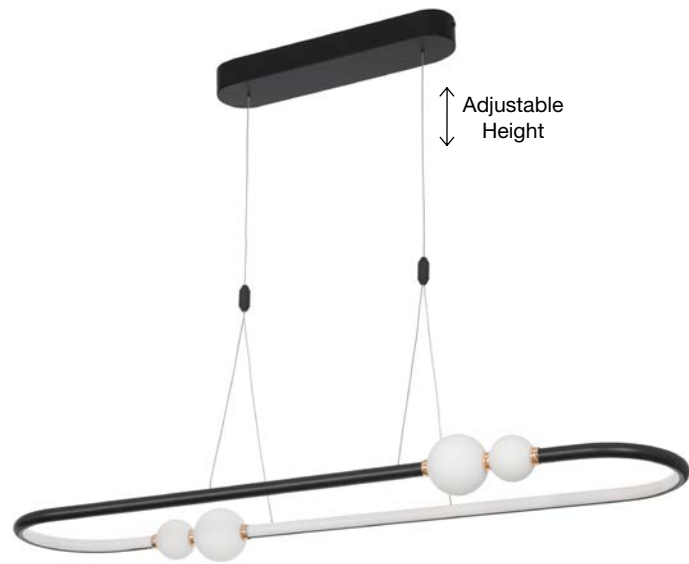

Adjustable Height

**CELIA - 9820605**  
 Triac Dimmable  
 Black Aluminium  
 Opal Glass  
 LED 29 Watt 230 Volt  
 3203Lm 3000K IP20  
 D: 43 W: 10 H: 120 cm

Adjustable Height

**CELIA - 9820603**  
 Triac Dimmable  
 Black Aluminium  
 Opal Glass  
 LED 45 Watt 230 Volt  
 4751Lm 3000K IP20  
 L: 100 W: 29 H: 120 cm

9820601-9820603-  
 9820605  
 Included  
 Remote control

Adjustable Height

**CELIA - 9820601**  
 Triac Dimmable  
 Black Aluminium  
 Opal Glass  
 LED 37 Watt 230 Volt  
 3812Lm 3000K IP20  
 D: 64 W: 64 H: 120 cm