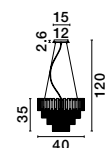

Adjustable Height

**MAGNOLIA - 9824080**  
 Gold Aluminum & Crystal (96 pcs)  
 LED E14 5x5 Watt 230 Volt  
 IP20 Bulb Excluded  
 D: 39 H1: 35 H2: 120 cm

CR 98240821

CR 98240821

**MAGNOLIA - 9824082**  
 Gold Aluminum & Crystal (21 pcs)  
 LED E14 2x5 Watt 230 Volt  
 IP20 Bulb Excluded  
 L: 24 W: 16.3 H: 26.5 cm

Adjustable Height

CR 98240821

**MAGNOLIA - 9824081**  
 Gold Aluminum & Crystal (120 pcs)  
 LED E14 6x5 Watt 230 Volt  
 IP20 Bulb Excluded  
 D: 50 H1: 35 H2: 120 cm

CR 98240801

**MAGNOLIA - 9824078**  
 Gold Aluminum & Crystal (96 pcs)  
 LED E14 5x5 Watt 230 Volt  
 IP20 Bulb Excluded  
 D: 40 H: 32.5 cm

CR 98240821

**MAGNOLIA - 9824079**  
 Gold Aluminum & Crystal (118 pcs)  
 LED E14 6x5 Watt 230 Volt  
 IP20 Bulb Excluded  
 D: 50 H: 35.5 cm