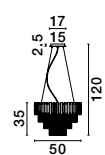

Adjustable Height

**MAGNOLIA - 9824080**  
 Gold Aluminum & Crystal (96 pcs)  
 LED E14 5x5 Watt 230 Volt  
 IP20 Bulb Excluded  
 D: 39 H1: 35 H2: 120 cm

CR 98240821

CR 98240821

**MAGNOLIA - 9824082**  
 Gold Aluminum & Crystal (21 pcs)  
 LED E14 2x5 Watt 230 Volt  
 IP20 Bulb Excluded  
 L: 24 W: 16.3 H: 26.5 cm

Adjustable Height

CR 98240821

**MAGNOLIA - 9824081**  
 Gold Aluminum & Crystal (120 pcs)  
 LED E14 6x5 Watt 230 Volt  
 IP20 Bulb Excluded  
 D: 50 H1: 35 H2: 120 cm

CR 98240801

**MAGNOLIA - 9824078**  
 Gold Aluminum & Crystal (96 pcs)  
 LED E14 5x5 Watt 230 Volt  
 IP20 Bulb Excluded  
 D: 40 H: 32.5 cm

CR 98240821

**MAGNOLIA - 9824079**  
 Gold Aluminum & Crystal (118 pcs)  
 LED E14 6x5 Watt 230 Volt  
 IP20 Bulb Excluded  
 D: 50 H: 35.5 cm