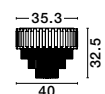

Adjustable Height

**MAGNOLIA - 9824080**  
 Gold Aluminum & Crystal (96 pcs)  
 LED E14 5x5 Watt 230 Volt  
 IP20 Bulb Excluded  
 D: 39 H1: 35 H2: 120 cm

CR 98240821

CR 98240821

**MAGNOLIA - 9824082**  
 Gold Aluminum & Crystal (21 pcs)  
 LED E14 2x5 Watt 230 Volt  
 IP20 Bulb Excluded  
 L: 24 W: 16.3 H: 26.5 cm

Adjustable Height

CR 98240821

**MAGNOLIA - 9824081**  
 Gold Aluminum & Crystal (120 pcs)  
 LED E14 6x5 Watt 230 Volt  
 IP20 Bulb Excluded  
 D: 50 H1: 35 H2: 120 cm

CR 98240801

**MAGNOLIA - 9824078**  
 Gold Aluminum & Crystal (96 pcs)  
 LED E14 5x5 Watt 230 Volt  
 IP20 Bulb Excluded  
 D: 40 H: 32.5 cm

CR 98240821

**MAGNOLIA - 9824079**  
 Gold Aluminum & Crystal (118 pcs)  
 LED E14 6x5 Watt 230 Volt  
 IP20 Bulb Excluded  
 D: 50 H: 35.5 cm