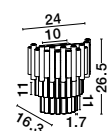

Adjustable Height

**MAGNOLIA - 9824080**  
 Gold Aluminum & Crystal (96 pcs)  
 LED E14 5x5 Watt 230 Volt  
 IP20 Bulb Excluded  
 D: 39 H1: 35 H2: 120 cm

CR 98240821

CR 98240821

**MAGNOLIA - 9824082**  
 Gold Aluminum & Crystal (21 pcs)  
 LED E14 2x5 Watt 230 Volt  
 IP20 Bulb Excluded  
 L: 24 W: 16.3 H: 26.5 cm

Adjustable Height

CR 98240821

**MAGNOLIA - 9824081**  
 Gold Aluminum & Crystal (120 pcs)  
 LED E14 6x5 Watt 230 Volt  
 IP20 Bulb Excluded  
 D: 50 H1: 35 H2: 120 cm

CR 98240801

**MAGNOLIA - 9824078**  
 Gold Aluminum & Crystal (96 pcs)  
 LED E14 5x5 Watt 230 Volt  
 IP20 Bulb Excluded  
 D: 40 H: 32.5 cm

CR 98240821

**MAGNOLIA - 9824079**  
 Gold Aluminum & Crystal (118 pcs)  
 LED E14 6x5 Watt 230 Volt  
 IP20 Bulb Excluded  
 D: 50 H: 35.5 cm