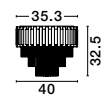

MAGNOLIA - 9824080
 Gold Aluminum & Crystal (96 pcs)
 LED E14 5x5 Watt 230 Volt
 IP20 Bulb Excluded
 D: 39 H1: 35 H2: 120 cm

CR 98240821

MAGNOLIA - 9824082
 Gold Aluminum & Crystal (21 pcs)
 LED E14 2x5 Watt 230 Volt
 IP20 Bulb Excluded
 L: 24 W: 16.3 H: 26.5 cm

CR 98240821

Adjustable Height

CR 98240821

MAGNOLIA - 9824081

Gold Aluminum & Crystal (120 pcs)
 LED E14 6x5 Watt 230 Volt
 IP20 Bulb Excluded
 D: 50 H1: 35 H2: 120 cm

CR 98240801

MAGNOLIA - 9824078

Gold Aluminum & Crystal (96 pcs)
 LED E14 5x5 Watt 230 Volt
 IP20 Bulb Excluded
 D: 40 H: 32.5 cm

CR 98240821

MAGNOLIA - 9824079

Gold Aluminum & Crystal (118 pcs)
 LED E14 6x5 Watt 230 Volt
 IP20 Bulb Excluded
 D: 50 H: 35.5 cm