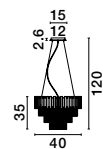

MAGNOLIA - 9824080
 Gold Aluminum & Crystal (96 pcs)
 LED E14 5x5 Watt 230 Volt
 IP20 Bulb Excluded
 D: 39 H1: 35 H2: 120 cm

CR 98240821

MAGNOLIA - 9824082
 Gold Aluminum & Crystal (21 pcs)
 LED E14 2x5 Watt 230 Volt
 IP20 Bulb Excluded
 L: 24 W: 16.3 H: 26.5 cm

CR 98240821

Adjustable Height

CR 98240821

MAGNOLIA - 9824081

Gold Aluminum & Crystal (120 pcs)
 LED E14 6x5 Watt 230 Volt
 IP20 Bulb Excluded
 D: 50 H1: 35 H2: 120 cm

CR 98240801

MAGNOLIA - 9824078

Gold Aluminum & Crystal (96 pcs)
 LED E14 5x5 Watt 230 Volt
 IP20 Bulb Excluded
 D: 40 H: 32.5 cm

CR 98240821

MAGNOLIA - 9824079

Gold Aluminum & Crystal (118 pcs)
 LED E14 6x5 Watt 230 Volt
 IP20 Bulb Excluded
 D: 50 H: 35.5 cm