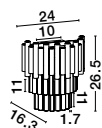

MAGNOLIA - 9824080
 Gold Aluminum & Crystal (96 pcs)
 LED E14 5x5 Watt 230 Volt
 IP20 Bulb Excluded
 D: 39 H1: 35 H2: 120 cm

CR 98240821

MAGNOLIA - 9824082
 Gold Aluminum & Crystal (21 pcs)
 LED E14 2x5 Watt 230 Volt
 IP20 Bulb Excluded
 L: 24 W: 16.3 H: 26.5 cm

CR 98240821

Adjustable Height

CR 98240821

MAGNOLIA - 9824081

Gold Aluminum & Crystal (120 pcs)
 LED E14 6x5 Watt 230 Volt
 IP20 Bulb Excluded
 D: 50 H1: 35 H2: 120 cm

CR 98240801

MAGNOLIA - 9824078

Gold Aluminum & Crystal (96 pcs)
 LED E14 5x5 Watt 230 Volt
 IP20 Bulb Excluded
 D: 40 H: 32.5 cm

CR 98240821

MAGNOLIA - 9824079

Gold Aluminum & Crystal (118 pcs)
 LED E14 6x5 Watt 230 Volt
 IP20 Bulb Excluded
 D: 50 H: 35.5 cm