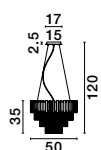

MAGNOLIA - 9824080
 Gold Aluminum & Crystal (96 pcs)
 LED E14 5x5 Watt 230 Volt
 IP20 Bulb Excluded
 D: 39 H1: 35 H2: 120 cm

CR 98240821

MAGNOLIA - 9824082
 Gold Aluminum & Crystal (21 pcs)
 LED E14 2x5 Watt 230 Volt
 IP20 Bulb Excluded
 L: 24 W: 16.3 H: 26.5 cm

CR 98240821

Adjustable Height

CR 98240821

MAGNOLIA - 9824081

Gold Aluminum & Crystal (120 pcs)
 LED E14 6x5 Watt 230 Volt
 IP20 Bulb Excluded
 D: 50 H1: 35 H2: 120 cm

CR 98240801

MAGNOLIA - 9824078

Gold Aluminum & Crystal (96 pcs)
 LED E14 5x5 Watt 230 Volt
 IP20 Bulb Excluded
 D: 40 H: 32.5 cm

CR 98240821

MAGNOLIA - 9824079

Gold Aluminum & Crystal (118 pcs)
 LED E14 6x5 Watt 230 Volt
 IP20 Bulb Excluded
 D: 50 H: 35.5 cm