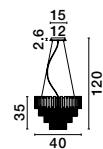

MAGNOLIA - 9824080
 Gold Aluminum & Crystal (96 pcs)
 LED E14 5x5 Watt 230 Volt
 IP20 Bulb Excluded
 D: 39 H1: 35 H2: 120 cm

Adjustable Height

CR 98240821

MAGNOLIA - 9824081
 Gold Aluminum & Crystal (120 pcs)
 LED E14 6x5 Watt 230 Volt
 IP20 Bulb Excluded
 D: 50 H1: 35 H2: 120 cm

CR 98240821

MAGNOLIA - 9824082
 Gold Aluminum & Crystal (21 pcs)
 LED E14 2x5 Watt 230 Volt
 IP20 Bulb Excluded
 L: 24 W: 16.3 H: 26.5 cm

CR 98240801

MAGNOLIA - 9824078
 Gold Aluminum & Crystal (96 pcs)
 LED E14 5x5 Watt 230 Volt
 IP20 Bulb Excluded
 D: 40 H: 32.5 cm

CR 98240821

MAGNOLIA - 9824079
 Gold Aluminum & Crystal (118 pcs)
 LED E14 6x5 Watt 230 Volt
 IP20 Bulb Excluded
 D: 50 H: 35.5 cm