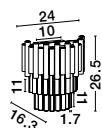

MAGNOLIA - 9824080
 Gold Aluminum & Crystal (96 pcs)
 LED E14 5x5 Watt 230 Volt
 IP20 Bulb Excluded
 D: 39 H1: 35 H2: 120 cm

Adjustable Height

CR 98240821

MAGNOLIA - 9824081
 Gold Aluminum & Crystal (120 pcs)
 LED E14 6x5 Watt 230 Volt
 IP20 Bulb Excluded
 D: 50 H1: 35 H2: 120 cm

CR 98240821

MAGNOLIA - 9824082
 Gold Aluminum & Crystal (21 pcs)
 LED E14 2x5 Watt 230 Volt
 IP20 Bulb Excluded
 L: 24 W: 16.3 H: 26.5 cm

CR 98240801

MAGNOLIA - 9824078
 Gold Aluminum & Crystal (96 pcs)
 LED E14 5x5 Watt 230 Volt
 IP20 Bulb Excluded
 D: 40 H: 32.5 cm

CR 98240821

MAGNOLIA - 9824079
 Gold Aluminum & Crystal (118 pcs)
 LED E14 6x5 Watt 230 Volt
 IP20 Bulb Excluded
 D: 50 H: 35.5 cm