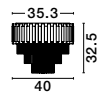

MAGNOLIA - 9824080
 Gold Aluminum & Crystal (96 pcs)
 LED E14 5x5 Watt 230 Volt
 IP20 Bulb Excluded
 D: 39 H1: 35 H2: 120 cm

Adjustable Height

CR 98240821

MAGNOLIA - 9824081
 Gold Aluminum & Crystal (120 pcs)
 LED E14 6x5 Watt 230 Volt
 IP20 Bulb Excluded
 D: 50 H1: 35 H2: 120 cm

CR 98240821

MAGNOLIA - 9824082
 Gold Aluminum & Crystal (21 pcs)
 LED E14 2x5 Watt 230 Volt
 IP20 Bulb Excluded
 L: 24 W: 16.3 H: 26.5 cm

CR 98240801

MAGNOLIA - 9824078
 Gold Aluminum & Crystal (96 pcs)
 LED E14 5x5 Watt 230 Volt
 IP20 Bulb Excluded
 D: 40 H: 32.5 cm

CR 98240821

MAGNOLIA - 9824079
 Gold Aluminum & Crystal (118 pcs)
 LED E14 6x5 Watt 230 Volt
 IP20 Bulb Excluded
 D: 50 H: 35.5 cm