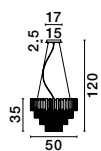

MAGNOLIA - 9824080
 Gold Aluminum & Crystal (96 pcs)
 LED E14 5x5 Watt 230 Volt
 IP20 Bulb Excluded
 D: 39 H1: 35 H2: 120 cm

Adjustable Height

CR 98240821

MAGNOLIA - 9824081
 Gold Aluminum & Crystal (120 pcs)
 LED E14 6x5 Watt 230 Volt
 IP20 Bulb Excluded
 D: 50 H1: 35 H2: 120 cm

CR 98240821

MAGNOLIA - 9824082
 Gold Aluminum & Crystal (21 pcs)
 LED E14 2x5 Watt 230 Volt
 IP20 Bulb Excluded
 L: 24 W: 16.3 H: 26.5 cm

CR 98240801

MAGNOLIA - 9824078
 Gold Aluminum & Crystal (96 pcs)
 LED E14 5x5 Watt 230 Volt
 IP20 Bulb Excluded
 D: 40 H: 32.5 cm

CR 98240821

MAGNOLIA - 9824079
 Gold Aluminum & Crystal (118 pcs)
 LED E14 6x5 Watt 230 Volt
 IP20 Bulb Excluded
 D: 50 H: 35.5 cm