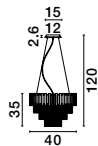

MAGNOLIA - 9824080
 Gold Aluminum & Crystal (96 pcs)
 LED E14 5x5 Watt 230 Volt
 IP20 Bulb Excluded
 D: 39 H1: 35 H2: 120 cm

Adjustable Height

CR 98240821

MAGNOLIA - 9824081
 Gold Aluminum & Crystal (120 pcs)
 LED E14 6x5 Watt 230 Volt
 IP20 Bulb Excluded
 D: 50 H1: 35 H2: 120 cm

CR 98240821

MAGNOLIA - 9824082
 Gold Aluminum & Crystal (21 pcs)
 LED E14 2x5 Watt 230 Volt
 IP20 Bulb Excluded
 L: 24 W: 16.3 H: 26.5 cm

CR 98240801

MAGNOLIA - 9824078
 Gold Aluminum & Crystal (96 pcs)
 LED E14 5x5 Watt 230 Volt
 IP20 Bulb Excluded
 D: 40 H: 32.5 cm

CR 98240821

MAGNOLIA - 9824079
 Gold Aluminum & Crystal (118 pcs)
 LED E14 6x5 Watt 230 Volt
 IP20 Bulb Excluded
 D: 50 H: 35.5 cm