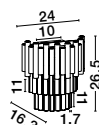

MAGNOLIA - 9824080
 Gold Aluminum & Crystal (96 pcs)
 LED E14 5x5 Watt 230 Volt
 IP20 Bulb Excluded
 D: 39 H1: 35 H2: 120 cm

Adjustable Height

CR 98240821

MAGNOLIA - 9824081
 Gold Aluminum & Crystal (120 pcs)
 LED E14 6x5 Watt 230 Volt
 IP20 Bulb Excluded
 D: 50 H1: 35 H2: 120 cm

CR 98240821

MAGNOLIA - 9824082
 Gold Aluminum & Crystal (21 pcs)
 LED E14 2x5 Watt 230 Volt
 IP20 Bulb Excluded
 L: 24 W: 16.3 H: 26.5 cm

CR 98240801

MAGNOLIA - 9824078
 Gold Aluminum & Crystal (96 pcs)
 LED E14 5x5 Watt 230 Volt
 IP20 Bulb Excluded
 D: 40 H: 32.5 cm

CR 98240821

MAGNOLIA - 9824079
 Gold Aluminum & Crystal (118 pcs)
 LED E14 6x5 Watt 230 Volt
 IP20 Bulb Excluded
 D: 50 H: 35.5 cm