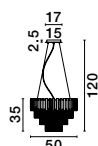

MAGNOLIA - 9824080
 Gold Aluminum & Crystal (96 pcs)
 LED E14 5x5 Watt 230 Volt
 IP20 Bulb Excluded
 D: 39 H1: 35 H2: 120 cm

Adjustable Height

CR 98240821

MAGNOLIA - 9824081
 Gold Aluminum & Crystal (120 pcs)
 LED E14 6x5 Watt 230 Volt
 IP20 Bulb Excluded
 D: 50 H1: 35 H2: 120 cm

CR 98240821

MAGNOLIA - 9824082
 Gold Aluminum & Crystal (21 pcs)
 LED E14 2x5 Watt 230 Volt
 IP20 Bulb Excluded
 L: 24 W: 16.3 H: 26.5 cm

CR 98240801

MAGNOLIA - 9824078
 Gold Aluminum & Crystal (96 pcs)
 LED E14 5x5 Watt 230 Volt
 IP20 Bulb Excluded
 D: 40 H: 32.5 cm

CR 98240821

MAGNOLIA - 9824079
 Gold Aluminum & Crystal (118 pcs)
 LED E14 6x5 Watt 230 Volt
 IP20 Bulb Excluded
 D: 50 H: 35.5 cm