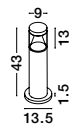

IP65

ROCK - 9905025

Sandy Black Aluminium
Silver Aluminium & Clear Acrylic
LED 8 Watt 937Lm
3000K 220-240 Volt
Beam Angle 120° IP65
D: 9 H: 43 cm

ROCK - 9905024

Sandy Black Aluminium
Silver Aluminium & Clear Acrylic
LED 8 Watt 937Lm
3000K 220-240 Volt
Beam Angle 120° IP65
D: 9 H: 83 cm