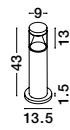

IP65

**ROCK - 9905025**

Sandy Black Aluminium  
Silver Aluminium & Clear Acrylic  
LED 8 Watt 937Lm  
3000K 220-240 Volt  
Beam Angle 120° IP65  
D: 9 H: 43 cm

**ROCK - 9905024**

Sandy Black Aluminium  
Silver Aluminium & Clear Acrylic  
LED 8 Watt 937Lm  
3000K 220-240 Volt  
Beam Angle 120° IP65  
D: 9 H: 83 cm