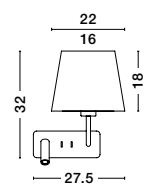

S 99191511

SAVONA - 9919151

White Fabric Shade
 & Sandy Black Aluminium
 Adjustable - Switch On/Off
 LED Samsung 3 Watt
 210Lm 3000K
 LED E27 1x12 Watt 230 Volt
 IP20 Bulb Excluded
 L: 27.5 W: 24 H: 32 cm

S 99191521

SAVONA - 9919152

White Fabric Shade
 Sandy Black Aluminium
 LED E27 1x12 Watt 230 Volt
 IP20 Bulb Excluded
 Cable Length: 154 cm
 D: 16 W: 11 H: 18 H2: 50 cm

S 99191531

SAVONA - 9919153

White Fabric Shade
 Sandy Black Aluminium
 LED E27 1x12 Watt 230 Volt
 IP20 Bulb Excluded
 Cable Length: 174 cm
 D: 35 W: 18 H: 25 H2: 150 cm