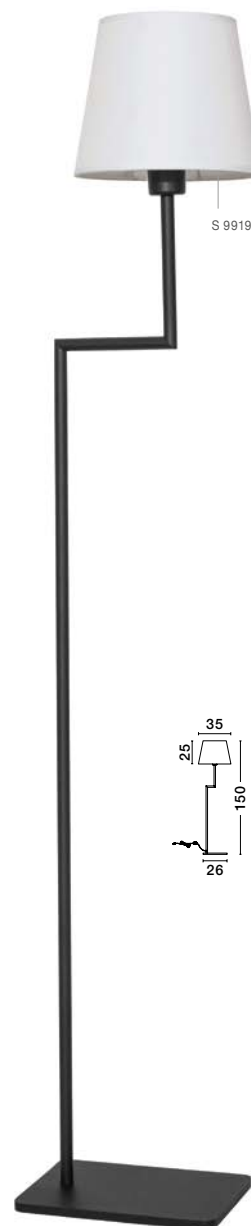

S 99191511

SAVONA - 9919151

White Fabric Shade
 & Sandy Black Aluminium
 Adjustable - Switch On/Off
 LED Samsung 3 Watt
 210Lm 3000K
 LED E27 1x12 Watt 230 Volt
 IP20 Bulb Excluded
 L: 27.5 W: 24 H: 32 cm

S 99191521

SAVONA - 9919152

White Fabric Shade
 Sandy Black Aluminium
 LED E27 1x12 Watt 230 Volt
 IP20 Bulb Excluded
 Cable Length: 154 cm
 D: 16 W: 11 H: 18 H2: 50 cm

S 99191531

SAVONA - 9919153

White Fabric Shade
 Sandy Black Aluminium
 LED E27 1x12 Watt 230 Volt
 IP20 Bulb Excluded
 Cable Length: 174 cm
 D: 35 W: 18 H: 25 H2: 150 cm