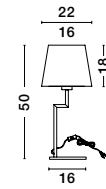

S 99191511

SAVONA - 9919151

White Fabric Shade
 & Sandy Black Aluminium
 Adjustable - Switch On/Off
 LED Samsung 3 Watt
 210Lm 3000K
 LED E27 1x12 Watt 230 Volt
 IP20 Bulb Excluded
 L: 27.5 W: 24 H: 32 cm

S 99191521

SAVONA - 9919152

White Fabric Shade
 Sandy Black Aluminium
 LED E27 1x12 Watt 230 Volt
 IP20 Bulb Excluded
 Cable Length: 154 cm
 D: 16 W: 11 H: 18 H2: 50 cm

S 99191531

SAVONA - 9919153

White Fabric Shade
 Sandy Black Aluminium
 LED E27 1x12 Watt 230 Volt
 IP20 Bulb Excluded
 Cable Length: 174 cm
 D: 35 W: 18 H: 25 H2: 150 cm