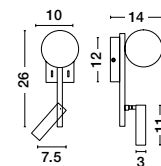

GL 99195321

Adjustable

**JOLINE - 9919531**

Sandy Black Metal & Aluminium  
White Opal Glass  
Switch On/Off  
LED 6 Watt 450 Lm  
Samsung 1x3 Watt 200Lm  
230 Volt 3200K IP20  
Cable Length: 150 cm  
L: 26 W: 13.5 H: 55 cm

GL 99195321

Adjustable

**JOLINE - 9919530**

Sandy Black Metal & Aluminium  
White Opal Glass  
Switch On/Off  
LED G9 1x5 Watt 450 Lm  
Samsung 1x3 Watt 200Lm  
230 Volt 3200K IP20  
L: 14 W: 10 H: 26 cm

GL 99195322

**JOLINE - 9919601**

Sandy Black Metal & Aluminium  
White Opal Glass  
Switch On/Off  
LED 1x6 Watt 240 Volt  
445Lm 3200K IP20  
D: 12.5. W: 12.5 H: 14.5 cm

GL 99195321

Adjustable

**JOLINE - 9919532**

Sandy Black Metal & Aluminium  
White Opal Glass  
Switch On/Off  
LED 6 Watt 450Lm  
Samsung 1x3 Watt 200Lm  
230 Volt 3200K IP20  
Cable Length: 170 cm  
L: 26.5 W: 16.5 H: 150 cm