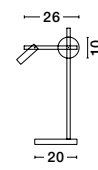

GL 99195321

Adjustable

**JOLINE - 9919531**

Sandy Black Metal & Aluminium  
White Opal Glass  
Switch On/Off  
LED 6 Watt 450 Lm  
Samsung 1x3 Watt 200Lm  
230 Volt 3200K IP20  
Cable Length: 150 cm  
L: 26 W: 13.5 H: 55 cm

GL 99195321

Adjustable

**JOLINE - 9919530**

Sandy Black Metal & Aluminium  
White Opal Glass  
Switch On/Off  
LED G9 1x5 Watt 450 Lm  
Samsung 1x3 Watt 200Lm  
230 Volt 3200K IP20  
L: 14 W: 10 H: 26 cm

Sandy Black Metal & Aluminium  
White Opal Glass  
Switch On/Off  
LED 6 Watt 450Lm  
Samsung 1x3 Watt 200Lm  
230 Volt 3200K IP20  
Cable Length: 170 cm  
L: 26.5 W: 16.5 H: 150 cm