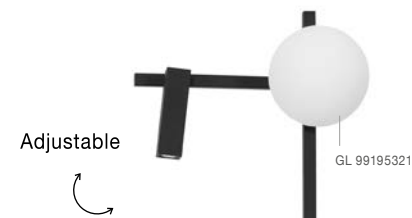

GL 99195321

Adjustable

**JOLINE - 9919531**

Sandy Black Metal & Aluminium  
White Opal Glass  
Switch On/Off  
LED 6 Watt 450 Lm  
Samsung 1x3 Watt 200Lm  
230 Volt 3200K IP20  
Cable Length: 150 cm  
L: 26 W: 13.5 H: 55 cm

GL 99195321

Adjustable

**JOLINE - 9919530**

Sandy Black Metal & Aluminium  
White Opal Glass  
Switch On/Off  
LED G9 1x5 Watt 450 Lm  
Samsung 1x3 Watt 200Lm  
230 Volt 3200K IP20  
L: 14 W: 10 H: 26 cm

GL 99195322

**JOLINE - 9919601**

Sandy Black Metal & Aluminium  
White Opal Glass  
Switch On/Off  
LED 1x6 Watt 240 Volt  
445Lm 3200K IP20  
D: 12.5. W: 12.5 H: 14.5 cm

GL 99195321

Adjustable

**JOLINE - 9919532**

Sandy Black Metal & Aluminium  
White Opal Glass  
Switch On/Off  
LED 6 Watt 450Lm  
Samsung 1x3 Watt 200Lm  
230 Volt 3200K IP20  
Cable Length: 170 cm  
L: 26.5 W: 16.5 H: 150 cm