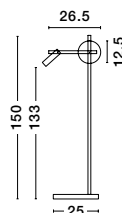

GL 99195321

Adjustable

**JOLINE - 9919531**

Sandy Black Metal & Aluminium  
White Opal Glass  
Switch On/Off  
LED 6 Watt 450 Lm  
Samsung 1x3 Watt 200Lm  
230 Volt 3200K IP20  
Cable Length: 150 cm  
L: 26 W: 13.5 H: 55 cm

GL 99195321

Adjustable

**JOLINE - 9919530**

Sandy Black Metal & Aluminium  
White Opal Glass  
Switch On/Off  
LED G9 1x5 Watt 450 Lm  
Samsung 1x3 Watt 200Lm  
230 Volt 3200K IP20  
L: 14 W: 10 H: 26 cm

GL 99195322

**JOLINE - 9919601**

Sandy Black Metal & Aluminium  
White Opal Glass  
Switch On/Off  
LED 1x6 Watt 240 Volt  
445Lm 3200K IP20  
D: 12.5. W: 12.5 H: 14.5 cm

GL 99195321

Adjustable

**JOLINE - 9919532**

Sandy Black Metal & Aluminium  
White Opal Glass  
Switch On/Off  
LED 6 Watt 450Lm  
Samsung 1x3 Watt 200Lm  
230 Volt 3200K IP20  
Cable Length: 170 cm  
L: 26.5 W: 16.5 H: 150 cm