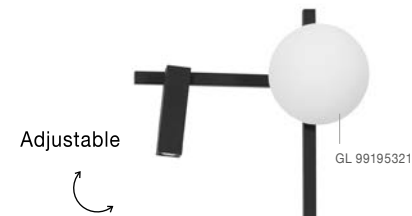

GL 99195321

Adjustable

**JOLINE - 9919531**

Sandy Black Metal & Aluminium  
White Opal Glass  
Switch On/Off  
LED 6 Watt 450 Lm  
Samsung 1x3 Watt 200Lm  
230 Volt 3200K IP20  
Cable Length: 150 cm  
L: 26 W: 13.5 H: 55 cm

GL 99195321

Adjustable

**JOLINE - 9919530**

Sandy Black Metal & Aluminium  
White Opal Glass  
Switch On/Off  
LED G9 1x5 Watt 450 Lm  
Samsung 1x3 Watt 200Lm  
230 Volt 3200K IP20  
L: 14 W: 10 H: 26 cm

GL 99195322

**JOLINE - 9919601**

Sandy Black Metal & Aluminium  
White Opal Glass  
Switch On/Off  
LED 1x6 Watt 240 Volt  
445Lm 3200K IP20  
D: 12.5. W: 12.5 H: 14.5 cm

GL 99195321

Adjustable

**JOLINE - 9919532**

Sandy Black Metal & Aluminium  
White Opal Glass  
Switch On/Off  
LED 6 Watt 450Lm  
Samsung 1x3 Watt 200Lm  
230 Volt 3200K IP20  
Cable Length: 170 cm  
L: 26.5 W: 16.5 H: 150 cm