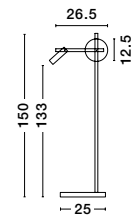

GL 99195321

Adjustable

**JOLINE - 9919531**

Sandy Black Metal & Aluminium  
White Opal Glass  
Switch On/Off  
LED 6 Watt 450 Lm  
Samsung 1x3 Watt 200Lm  
230 Volt 3200K IP20  
Cable Length: 150 cm  
L: 26 W: 13.5 H: 55 cm

GL 99195321

Adjustable

**JOLINE - 9919530**

Sandy Black Metal & Aluminium  
White Opal Glass  
Switch On/Off  
LED G9 1x5 Watt 450 Lm  
Samsung 1x3 Watt 200Lm  
230 Volt 3200K IP20  
L: 14 W: 10 H: 26 cm

GL 99195322

**JOLINE - 9919601**

Sandy Black Metal & Aluminium  
White Opal Glass  
Switch On/Off  
LED 1x6 Watt 240 Volt  
445Lm 3200K IP20  
D: 12.5. W: 12.5 H: 14.5 cm

GL 99195321

Adjustable

**JOLINE - 9919532**

Sandy Black Metal & Aluminium  
White Opal Glass  
Switch On/Off  
LED 6 Watt 450Lm  
Samsung 1x3 Watt 200Lm  
230 Volt 3200K IP20  
Cable Length: 170 cm  
L: 26.5 W: 16.5 H: 150 cm