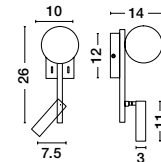

GL 99195321

Adjustable

**JOLINE - 9919531**

Sandy Black Metal & Aluminium  
White Opal Glass  
Switch On/Off  
LED 6 Watt 450 Lm  
Samsung 1x3 Watt 200Lm  
230 Volt 3200K IP20  
Cable Length: 150 cm  
L: 26 W: 13.5 H: 55 cm

GL 99195321

Adjustable

**JOLINE - 9919530**

Sandy Black Metal & Aluminium  
White Opal Glass  
Switch On/Off  
LED G9 1x5 Watt 450 Lm  
Samsung 1x3 Watt 200Lm  
230 Volt 3200K IP20  
L: 14 W: 10 H: 26 cm

GL 99195322

**JOLINE - 9919601**

Sandy Black Metal & Aluminium  
White Opal Glass  
Switch On/Off  
LED 1x6 Watt 240 Volt  
445Lm 3200K IP20  
D: 12.5. W: 12.5 H: 14.5 cm

GL 99195321

Adjustable

**JOLINE - 9919532**

Sandy Black Metal & Aluminium  
White Opal Glass  
Switch On/Off  
LED 6 Watt 450Lm  
Samsung 1x3 Watt 200Lm  
230 Volt 3200K IP20  
Cable Length: 170 cm  
L: 26.5 W: 16.5 H: 150 cm