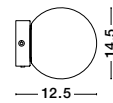

JOLINE - 9919601

Sandy Black Metal & Aluminium
White Opal Glass
Switch On/Off
LED 1x6 Watt 240 Volt
445Lm 3200K IP20
D: 12.5. W: 12.5 H: 14.5 cm

GL 99195321

Adjustable