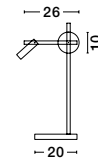

GL 99195321

Adjustable

**JOLINE - 9919531**

Sandy Black Metal & Aluminium  
White Opal Glass  
Switch On/Off  
LED 6 Watt 450 Lm  
Samsung 1x3 Watt 200Lm  
230 Volt 3200K IP20  
Cable Length: 150 cm  
L: 26 W: 13.5 H: 55 cm

GL 99195321

Adjustable

**JOLINE - 9919530**

Sandy Black Metal & Aluminium  
White Opal Glass  
Switch On/Off  
LED G9 1x5 Watt 450 Lm  
Samsung 1x3 Watt 200Lm  
230 Volt 3200K IP20  
L: 14 W: 10 H: 26 cm

Sandy Black Metal & Aluminium  
White Opal Glass  
Switch On/Off  
LED 6 Watt 450Lm  
Samsung 1x3 Watt 200Lm  
230 Volt 3200K IP20  
Cable Length: 170 cm  
L: 26.5 W: 16.5 H: 150 cm