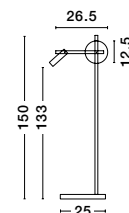

GL 99195321

Adjustable

JOLINE - 9919531

Sandy Black Metal & Aluminium
White Opal Glass
Switch On/Off
LED 6 Watt 450 Lm
Samsung 1x3 Watt 200Lm
230 Volt 3200K IP20
Cable Length: 150 cm
L: 26 W: 13.5 H: 55 cm

GL 99195321

Adjustable

JOLINE - 9919530

Sandy Black Metal & Aluminium
White Opal Glass
Switch On/Off
LED G9 1x5 Watt 450 Lm
Samsung 1x3 Watt 200Lm
230 Volt 3200K IP20
L: 14 W: 10 H: 26 cm

GL 99195322

JOLINE - 9919601

Sandy Black Metal & Aluminium
White Opal Glass
Switch On/Off
LED 1x6 Watt 240 Volt
445Lm 3200K IP20
D: 12.5. W: 12.5 H: 14.5 cm

GL 99195321

Adjustable

JOLINE - 9919532

Sandy Black Metal & Aluminium
White Opal Glass
Switch On/Off
LED 6 Watt 450Lm
Samsung 1x3 Watt 200Lm
230 Volt 3200K IP20
Cable Length: 170 cm
L: 26.5 W: 16.5 H: 150 cm