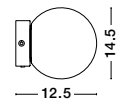

GL 99195321

Adjustable

JOLINE - 9919530

Sandy Black Metal & Aluminium
White Opal Glass
Switch On/Off
LED G9 1x5 Watt 450 Lm
Samsung 1x3 Watt 200Lm
230 Volt 3200K IP20
L: 14 W: 10 H: 26 cm

GL 99195322

JOLINE - 9919601

Sandy Black Metal & Aluminium
White Opal Glass
Switch On/Off
LED 1x6 Watt 240 Volt
445Lm 3200K IP20
D: 12.5. W: 12.5 H: 14.5 cm

GL 99195321

Adjustable

JOLINE - 9919532

Sandy Black Metal & Aluminium
White Opal Glass
Switch On/Off
LED 6 Watt 450Lm
Samsung 1x3 Watt 200Lm
230 Volt 3200K IP20
Cable Length: 170 cm
L: 26.5 W: 16.5 H: 150 cm