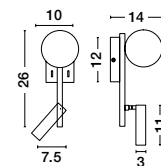

GL 99195321

Adjustable

JOLINE - 9919531

Sandy Black Metal & Aluminium
White Opal Glass
Switch On/Off
LED 6 Watt 450 Lm
Samsung 1x3 Watt 200Lm
230 Volt 3200K IP20
Cable Length: 150 cm
L: 26 W: 13.5 H: 55 cm

GL 99195321

Adjustable

JOLINE - 9919530

Sandy Black Metal & Aluminium
White Opal Glass
Switch On/Off
LED G9 1x5 Watt 450 Lm
Samsung 1x3 Watt 200Lm
230 Volt 3200K IP20
L: 14 W: 10 H: 26 cm

GL 99195322

JOLINE - 9919601

Sandy Black Metal & Aluminium
White Opal Glass
Switch On/Off
LED 1x6 Watt 240 Volt
445Lm 3200K IP20
D: 12.5. W: 12.5 H: 14.5 cm

GL 99195321

Adjustable

JOLINE - 9919532

Sandy Black Metal & Aluminium
White Opal Glass
Switch On/Off
LED 6 Watt 450Lm
Samsung 1x3 Watt 200Lm
230 Volt 3200K IP20
Cable Length: 170 cm
L: 26.5 W: 16.5 H: 150 cm