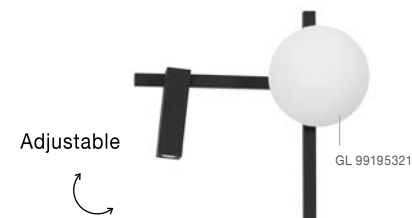

GL 99195321

Adjustable

JOLINE - 9919531

Sandy Black Metal & Aluminium
White Opal Glass
Switch On/Off
LED 6 Watt 450 Lm
Samsung 1x3 Watt 200Lm
230 Volt 3200K IP20
Cable Length: 150 cm
L: 26 W: 13.5 H: 55 cm

GL 99195321

Adjustable

JOLINE - 9919530

Sandy Black Metal & Aluminium
White Opal Glass
Switch On/Off
LED G9 1x5 Watt 450 Lm
Samsung 1x3 Watt 200Lm
230 Volt 3200K IP20
L: 14 W: 10 H: 26 cm

GL 99195322

JOLINE - 9919601

Sandy Black Metal & Aluminium
White Opal Glass
Switch On/Off
LED 1x6 Watt 240 Volt
445Lm 3200K IP20
D: 12.5. W: 12.5 H: 14.5 cm

GL 99195321

Adjustable

JOLINE - 9919532

Sandy Black Metal & Aluminium
White Opal Glass
Switch On/Off
LED 6 Watt 450Lm
Samsung 1x3 Watt 200Lm
230 Volt 3200K IP20
Cable Length: 170 cm
L: 26.5 W: 16.5 H: 150 cm