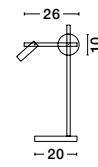

GL 99195321

Adjustable

JOLINE - 9919531

Sandy Black Metal & Aluminium
White Opal Glass
Switch On/Off
LED 6 Watt 450 Lm
Samsung 1x3 Watt 200Lm
230 Volt 3200K IP20
Cable Length: 150 cm
L: 26 W: 13.5 H: 55 cm

GL 99195321

Adjustable

JOLINE - 9919530

Sandy Black Metal & Aluminium
White Opal Glass
Switch On/Off
LED G9 1x5 Watt 450 Lm
Samsung 1x3 Watt 200Lm
230 Volt 3200K IP20
L: 14 W: 10 H: 26 cm

GL 99195322

JOLINE - 9919601

Sandy Black Metal & Aluminium
White Opal Glass
Switch On/Off
LED 1x6 Watt 240 Volt
445Lm 3200K IP20
D: 12.5. W: 12.5 H: 14.5 cm

GL 99195321

Adjustable

JOLINE - 9919532

Sandy Black Metal & Aluminium
White Opal Glass
Switch On/Off
LED 6 Watt 450Lm
Samsung 1x3 Watt 200Lm
230 Volt 3200K IP20
Cable Length: 170 cm
L: 26.5 W: 16.5 H: 150 cm