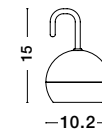

L: 14.5 W: 14.5 H: 50 cm

FIGI - 9922350

Dimmable

Anthracite Die-Casting Aluminium

LED 2 Watt 207Lm

3000K DC 5 Volt

Beam Angle 108° IP65

Touch Lamp / Battery / USB Wire

L: 14.5 W: 14.5 H: 35 cm

Charging time: 3hrs

• Touch 1: 100% of light - 4hrs

• Touch 2: 40% of light - 10 hrs

• Touch 3: 10% of light - 50 hrs

VENEDO - 9002865

Dimmable

Black Aluminium & Acrylic

LED 2 Watt 180 Lm

3.7 Volt 3000K IP54

D: 10.2 W: 10.2 H: 15 cm

 USB CHARGER

 USB CHARGER

IP54

MOCHA - 9492700

Anthracite Die-Casting Aluminium & Clear Glass

LED 2 Watt 191Lm

3000K DC 5 Volt

Beam Angle 96° IP54

D: 15 W: 15 H: 35 cm

IP54