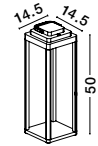

L: 14.5 W: 14.5 H: 50 cm

FIGI - 9922350

Dimmable

Anthracite Die-Casting Aluminium

LED 2 Watt 207Lm

3000K DC 5 Volt

Beam Angle 108° IP65

Touch Lamp / Battery / USB Wire

L: 14.5 W: 14.5 H: 35 cm

Charging time: 3hrs

• Touch 1: 100% of light - 4hrs

• Touch 2: 40% of light - 10 hrs

• Touch 3: 10% of light - 50 hrs

VENEDO - 9002865

Dimmable

Black Aluminium & Acrylic

LED 2 Watt 180 Lm

3.7 Volt 3000K IP54

D: 10.2 W: 10.2 H: 15 cm

 USB CHARGER

 USB CHARGER

IP54

MOCHA - 9492700

Anthracite Die-Casting Aluminium & Clear Glass

LED 2 Watt 191Lm

3000K DC 5 Volt

Beam Angle 96° IP54

D: 15 W: 15 H: 35 cm

IP54