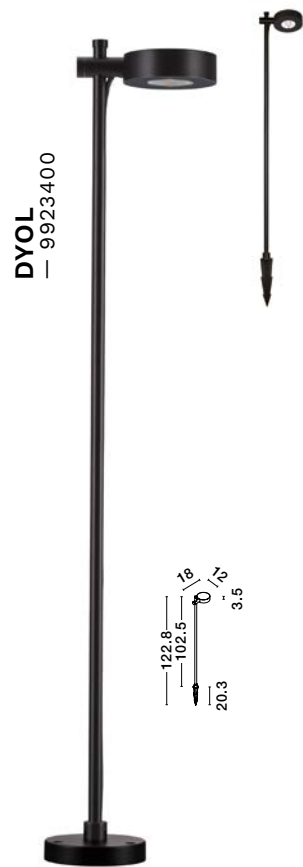

DYOL
— 9923400

Sandy Black
Aluminium
LED · 7 Watt
220-240 Volt
735Lm · 3000K
IP65
Included plastic spike
—
D: 12
H: 122.8 cm

DYOL
— 9923401

Sandy Black
Aluminium
LED · 7 Watt
220-240 Volt
377Lm · 3000K
IP65
Included plastic spike
—
D: 12
H: 83.3 cm