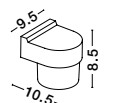

DARF - 9925666
Sandy Black Aluminium
ABS Diffuser
LED 2x5 Watt 840Lm
3000K 100-240 Volt 50Hz
Beam Angle 115° IP65
Light Up & Down
D: 9.5 W: 10.5 H: 13 cm