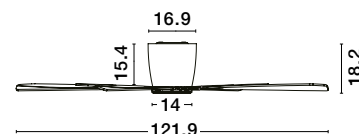

with light

Or

without light

DELL - 9952335

DELL - 9952325

DELL - 9952330

DELL - 9952320

White Acrylic  
LED 18 Watt 230 Volt  
1080Lm 3000K-6500K IP20  
D: 14 H: 4.9 cm

Compatible with:  
9952335, 9952325, 9952330

FAN SPECIFICATIONS

Product Nm.	Body Material	Blades Material	Product Size	Speed	Length of Each Blade	Motor Type	Motor Watt (max.)	Power Supply	Airflow (CFM)	RPM	Noise Level	Net Weight	Blade Sweep	Summer/Winter Function	Light	Remote Control	Guarantee	Class
9952325	White Aluminium	White ABS	D: 121.9 cm H: 18.2 cm	6 Speed Remote	52"	DC	38W	AC220-240V	5090	198	N/A	4,7 Kg	N/A	✓	✓	✓	2 Years Light & control 10 Years motor	I
9952330	Black Aluminium	Black ABS	D: 121.9 cm H: 18.2 cm	6 Speed Remote	52"	DC	38W	AC220-240V	5090	198	N/A	4,7 Kg	N/A	✓	✓	✓	2 Years Light & control 10 Years motor	I
9952335	White Aluminium	Teak Wood ABS	D: 121.9 cm H: 18.2 cm	6 Speed Remote	52"	DC	38W	AC220-240V	5090	198	N/A	4,7 Kg	N/A	✓	✓	✓	2 Years Light & control 10 Years motor	I