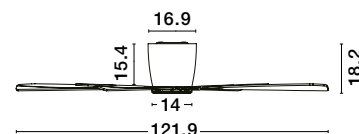

with light

Or

without light

DELL - 9952335

DELL - 9952325

DELL - 9952330

DELL - 9952320

White Acrylic
LED 18 Watt 230 Volt
1080Lm 3000K-6500K IP20
D: 14 H: 4.9 cm

Compatible with:
9952335, 9952325, 9952330

FAN SPECIFICATIONS

Product Nm.	Body Material	Blades Material	Product Size	Speed	Length of Each Blade	Motor Type	Motor Watt (max.)	Power Supply	Airflow (CFM)	RPM	Noise Level	Net Weight	Blade Sweep	Summer/Winter Function	Light	Remote Control	Guarantee	Class
9952325	White Aluminium	White ABS	D: 121.9 cm H: 18.2 cm	6 Speed Remote	52"	DC	38W	AC220-240V	5090	198	N/A	4,7 Kg	N/A	✓	✓	✓	2 Years Light & control 10 Years motor	I
9952330	Black Aluminium	Black ABS	D: 121.9 cm H: 18.2 cm	6 Speed Remote	52"	DC	38W	AC220-240V	5090	198	N/A	4,7 Kg	N/A	✓	✓	✓	2 Years Light & control 10 Years motor	I
9952335	White Aluminium	Teak Wood ABS	D: 121.9 cm H: 18.2 cm	6 Speed Remote	52"	DC	38W	AC220-240V	5090	198	N/A	4,7 Kg	N/A	✓	✓	✓	2 Years Light & control 10 Years motor	I