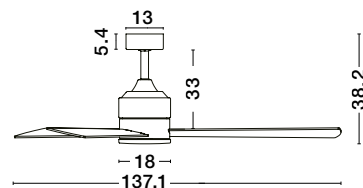

Reversible Blades

**AXEL . 9952340**

Stainless Steel  
White Acrylic  
LED 18 Watt 230 Volt  
1080Lm 3000K-6500K IP20  
D: 18 H: 2.5 cm  
**Compatible with:**  
9952345, 9952350, 9952355

**FAN SPECIFICATIONS**

Product Nm.	Body Material	Blades Material	Product Size	Speed	Length of Each Blade	Motor Type	Watt (max.)	Power Supply	Airflow (CFM)	RPM	Noise Level	Net Weight	Blade Sweep	Summer/Winter Function	Light	Remote Control	Guarantee	Class
9952345	Stainless Aluminium	Teak & Walnut Plywood	D: 137.1 cm H: 38.2 cm	6 Speed Remote	52"	DC	38W	AC220-240V	5041	205	N/A	5,1 Kg	N/A	✓	✓	✓	2 Years Light & control 10 Years motor	I
9952350	Black Aluminium	Black & Walnut Plywood	D: 137.1 cm H: 38.2 cm	6 Speed Remote	52"	DC	38W	AC220-240V	5041	205	N/A	5,1 Kg	N/A	✓	✓	✓	2 Years Light & control 10 Years motor	I
9952355	White Aluminium	White & Oak Plywood	D: 137.1 cm H: 38.2 cm	6 Speed Remote	52"	DC	38W	AC220-240V	5041	205	N/A	5,1 Kg	N/A	✓	✓	✓	2 Years Light & control 10 Years motor	I