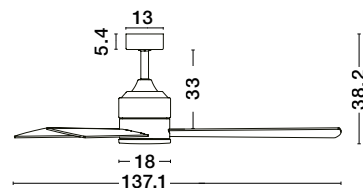

AXEL . 9952345

AXEL . 9952350

AXEL . 9952355

 Reversible Blades

AXEL . 9952340

Stainless Steel
White Acrylic
LED 18 Watt 230 Volt
1080Lm 3000K-6500K IP20
D: 18 H: 2.5 cm
Compatible with:
9952345, 9952350, 9952355

FAN SPECIFICATIONS

Product Nm.	Body Material	Blades Material	Product Size	Speed	Length of Each Blade	Motor Type	Watt (max.)	Power Supply	Airflow (CFM)	RPM	Noise Level	Net Weight	Blade Sweep	Summer/Winter Function	Light	Remote Control	Guarantee	Class
9952345	Stainless Aluminium	Teak & Walnut Plywood	D: 137.1 cm H: 38.2 cm	6 Speed Remote	52"	DC	38W	AC220-240V	5041	205	N/A	5,1 Kg	N/A	✓	✓	✓	2 Years Light & control 10 Years motor	I
9952350	Black Aluminium	Black & Walnut Plywood	D: 137.1 cm H: 38.2 cm	6 Speed Remote	52"	DC	38W	AC220-240V	5041	205	N/A	5,1 Kg	N/A	✓	✓	✓	2 Years Light & control 10 Years motor	I
9952355	White Aluminium	White & Oak Plywood	D: 137.1 cm H: 38.2 cm	6 Speed Remote	52"	DC	38W	AC220-240V	5041	205	N/A	5,1 Kg	N/A	✓	✓	✓	2 Years Light & control 10 Years motor	I