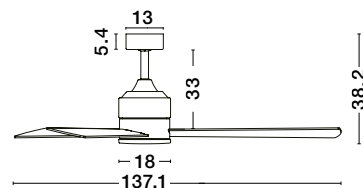

AXEL . 9952345

AXEL . 9952350

AXEL . 9952355

 Reversible Blades

**AXEL . 9952340**

Stainless Steel  
White Acrylic  
LED 18 Watt 230 Volt  
1080Lm 3000K-6500K IP20  
D: 18 H: 2.5 cm  
**Compatible with:**  
9952345, 9952350, 9952355

**FAN SPECIFICATIONS**

Product Nm.	Body Material	Blades Material	Product Size	Speed	Length of Each Blade	Motor Type	Watt (max.)	Power Supply	Airflow (CFM)	RPM	Noise Level	Net Weight	Blade Sweep	Summer/Winter Function	Light	Remote Control	Guarantee	Class
9952345	Stainless Aluminium	Teak & Walnut Plywood	D: 137.1 cm H: 38.2 cm	6 Speed Remote	52"	DC	38W	AC220-240V	5041	205	N/A	5,1 Kg	N/A	✓	✓	✓	2 Years Light & control 10 Years motor	I
9952350	Black Aluminium	Black & Walnut Plywood	D: 137.1 cm H: 38.2 cm	6 Speed Remote	52"	DC	38W	AC220-240V	5041	205	N/A	5,1 Kg	N/A	✓	✓	✓	2 Years Light & control 10 Years motor	I
9952355	White Aluminium	White & Oak Plywood	D: 137.1 cm H: 38.2 cm	6 Speed Remote	52"	DC	38W	AC220-240V	5041	205	N/A	5,1 Kg	N/A	✓	✓	✓	2 Years Light & control 10 Years motor	I