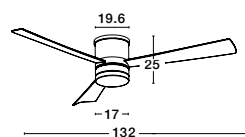

SILKY - 9953015

SATIN - 9953016

VOLGA - 9952361

VOLGA - 9952362

FAN SPECIFICATIONS

Product Nm.	Body Material	Blades Material	Product Size	Speed	Length of Each Blade	Motor Type	Watt (max.)	Power Supply	Airflow (CFM)	RPM	Noise Level	Weight	Blade Sweep	Summer/Winter Function	Light	Remote Control	Guarantee	Class
9953016	Brushed Nickel Steel & Glass	Polywood	D: 132 cm H: 25 cm	5 Speed Remote	57.5 cm	DC	35W	AC220-240V	4500	184	< 50 dB	7 Kg	52"	✓	✓	✓	5 Years motor 1 Year light source	I
9953015	Matt White Steel & Glass	White Polywood	D: 132 cm H: 25 cm	5 Speed Remote	57.5 cm	DC	35W	AC220-240V	4500	184	< 50 dB	7 Kg	52"	✓	✓	✓	5 Years motor 1 Year light source	I

LIGHT SPECIFICATIONS

Product Nm.	LED Watt	Motor DC Watt	Lumen	Volt	LED Chip	Beam Angle	Kelvin	Protection	Driver Included
9953016	18W	35W	650Lm	220V	Edison	120°	3000K	IP20	✓
9953015	18W	35W	650Lm	220V	Edison	120°	3000K	IP20	✓

WALL PANEL - 9953200

Wall Panel
L: 10 W: 10 H: 5.5 cm

FAN SPECIFICATIONS

Product Nm.	Body Material	Blades Material	Product Size	Speed	Length of Each Blade	Motor Type	Watt (max.)	Power Supply	Airflow (CFM)	RPM	Noise Level	Weight	Blade Sweep	Summer/Winter Function	Light	Remote Control	Guarantee	Class
9952361	White Aluminium	White ABS	D: 99.5 cm H: 21.5 cm	6 Speed Remote	53"	DC	18W	AC220-240V	4500	184	N/A	11 Kg	N/A	✓	✓	✓	2 Years Light & control 10 Years motor	I
9952362	Black Aluminium	Black ABS	D: 99.5 cm H: 21.5 cm	6 Speed Remote	53"	DC	18W	AC220-240V	4500	184	N/A	11 Kg	N/A	✓	✓	✓	2 Years Light & control 10 Years motor	I

WALL PANEL - 9953200

Wall Panel
L: 10 W: 10 H: 5.5 cm