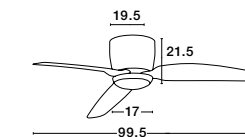

SILKY - 9953015

SATIN - 9953016

VOLGA - 9952361

VOLGA - 9952362

FAN SPECIFICATIONS

Product Nm.	Body Material	Blades Material	Product Size	Speed	Length of Each Blade	Motor Type	Watt (max.)	Power Supply	Airflow (CFM)	RPM	Noise Level	Weight	Blade Sweep	Summer/Winter Function	Light	Remote Control	Guarantee	Class
9953016	Brushed Nickel Steel & Glass	Polywood	D: 132 cm H: 25 cm	5 Speed Remote	57.5 cm	DC	35W	AC220-240V	4500	184	< 50 dB	7 Kg	52"	✓	✓	✓	5 Years motor 1 Year light source	I
9953015	Matt White Steel & Glass	White Polywood	D: 132 cm H: 25 cm	5 Speed Remote	57.5 cm	DC	35W	AC220-240V	4500	184	< 50 dB	7 Kg	52"	✓	✓	✓	5 Years motor 1 Year light source	I

LIGHT SPECIFICATIONS

Product Nm.	LED Watt	Motor DC Watt	Lumen	Volt	LED Chip	Beam Angle	Kelvin	Protection	Driver Included
9953016	18W	35W	650Lm	220V	Edison	120°	3000K	IP20	✓
9953015	18W	35W	650Lm	220V	Edison	120°	3000K	IP20	✓

WALL PANEL - 9953200

Wall Panel
L: 10 W: 10 H: 5.5 cm

FAN SPECIFICATIONS

Product Nm.	Body Material	Blades Material	Product Size	Speed	Length of Each Blade	Motor Type	Watt (max.)	Power Supply	Airflow (CFM)	RPM	Noise Level	Weight	Blade Sweep	Summer/Winter Function	Light	Remote Control	Guarantee	Class
9952361	White Aluminium	White ABS	D: 99.5 cm H: 21.5 cm	6 Speed Remote	53"	DC	18W	AC220-240V	4500	184	N/A	11 Kg	N/A	✓	✓	✓	2 Years Light & control 10 Years motor	I
9952362	Black Aluminium	Black ABS	D: 99.5 cm H: 21.5 cm	6 Speed Remote	53"	DC	18W	AC220-240V	4500	184	N/A	11 Kg	N/A	✓	✓	✓	2 Years Light & control 10 Years motor	I