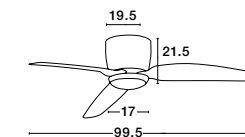

**SILKY - 9953015**

**SATIN - 9953016**

**VOLGA - 9952361**

**VOLGA - 9952362**

**FAN SPECIFICATIONS**

Product Nm.	Body Material	Blades Material	Product Size	Speed	Length of Each Blade	Motor Type	Watt (max.)	Power Supply	Airflow (CFM)	RPM	Noise Level	Weight	Blade Sweep	Summer/Winter Function	Light	Remote Control	Guarantee	Class
9953016	Brushed Nickel Steel & Glass	Polywood	D: 132 cm H: 25 cm	5 Speed Remote	57.5 cm	DC	35W	AC220-240V	4500	184	< 50 dB	7 Kg	52"	✓	✓	✓	5 Years motor 1 Year light source	I
9953015	Matt White Steel & Glass	White Polywood	D: 132 cm H: 25 cm	5 Speed Remote	57.5 cm	DC	35W	AC220-240V	4500	184	< 50 dB	7 Kg	52"	✓	✓	✓	5 Years motor 1 Year light source	I

**LIGHT SPECIFICATIONS**

Product Nm.	LED Watt	Motor DC Watt	Lumen	Volt	LED Chip	Beam Angle	Kelvin	Protection	Driver Included
9953016	18W	35W	650Lm	220V	Edison	120°	3000K	IP20	✓
9953015	18W	35W	650Lm	220V	Edison	120°	3000K	IP20	✓

**WALL PANEL - 9953200**

Wall Panel  
L: 10 W: 10 H: 5.5 cm

**FAN SPECIFICATIONS**

Product Nm.	Body Material	Blades Material	Product Size	Speed	Length of Each Blade	Motor Type	Watt (max.)	Power Supply	Airflow (CFM)	RPM	Noise Level	Weight	Blade Sweep	Summer/Winter Function	Light	Remote Control	Guarantee	Class
9952361	White Aluminium	White ABS	D: 99.5 cm H: 21.5 cm	6 Speed Remote	53"	DC	18W	AC220-240V	4500	184	N/A	11 Kg	N/A	✓	✓	✓	2 Years Light & control 10 Years motor	I
9952362	Black Aluminium	Black ABS	D: 99.5 cm H: 21.5 cm	6 Speed Remote	53"	DC	18W	AC220-240V	4500	184	N/A	11 Kg	N/A	✓	✓	✓	2 Years Light & control 10 Years motor	I