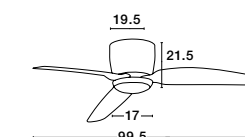

SILKY - 9953015

SATIN - 9953016

VOLGA - 9952361

VOLGA - 9952362

FAN SPECIFICATIONS

Product Nm.	Body Material	Blades Material	Product Size	Speed	Length of Each Blade	Motor Type	Watt (max.)	Power Supply	Airflow (CFM)	RPM	Noise Level	Weight	Blade Sweep	Summer/Winter Function	Light	Remote Control	Guarantee	Class
9953016	Brushed Nickel Steel & Glass	Polywood	D: 132 cm H: 25 cm	5 Speed Remote	57.5 cm	DC	35W	AC220-240V	4500	184	< 50 dB	7 Kg	52"	✓	✓	✓	5 Years motor 1 Year light source	I
9953015	Matt White Steel & Glass	White Polywood	D: 132 cm H: 25 cm	5 Speed Remote	57.5 cm	DC	35W	AC220-240V	4500	184	< 50 dB	7 Kg	52"	✓	✓	✓	5 Years motor 1 Year light source	I

LIGHT SPECIFICATIONS

Product Nm.	LED Watt	Motor DC Watt	Lumen	Volt	LED Chip	Beam Angle	Kelvin	Protection	Driver Included
9953016	18W	35W	650Lm	220V	Edison	120°	3000K	IP20	✓
9953015	18W	35W	650Lm	220V	Edison	120°	3000K	IP20	✓

WALL PANEL - 9953200

Wall Panel
L: 10 W: 10 H: 5.5 cm

FAN SPECIFICATIONS

Product Nm.	Body Material	Blades Material	Product Size	Speed	Length of Each Blade	Motor Type	Watt (max.)	Power Supply	Airflow (CFM)	RPM	Noise Level	Weight	Blade Sweep	Summer/Winter Function	Light	Remote Control	Guarantee	Class
9952361	White Aluminium	White ABS	D: 99.5 cm H: 21.5 cm	6 Speed Remote	53"	DC	18W	AC220-240V	4500	184	N/A	11 Kg	N/A	✓	✓	✓	2 Years Light & control 10 Years motor	I
9952362	Black Aluminium	Black ABS	D: 99.5 cm H: 21.5 cm	6 Speed Remote	53"	DC	18W	AC220-240V	4500	184	N/A	11 Kg	N/A	✓	✓	✓	2 Years Light & control 10 Years motor	I