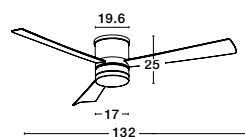

SILKY - 9953015

SATIN - 9953016

VOLGA - 9952361

VOLGA - 9952362

FAN SPECIFICATIONS

Product Nm.	Body Material	Blades Material	Product Size	Speed	Length of Each Blade	Motor Type	Watt (max.)	Power Supply	Airflow (CFM)	RPM	Noise Level	Weight	Blade Sweep	Summer/Winter Function	Light	Remote Control	Guarantee	Class
9953016	Brushed Nickel Steel & Glass	Polywood	D: 132 cm H: 25 cm	5 Speed Remote	57.5 cm	DC	35W	AC220-240V	4500	184	< 50 dB	7 Kg	52"	✓	✓	✓	5 Years motor 1 Year light source	I
9953015	Matt White Steel & Glass	White Polywood	D: 132 cm H: 25 cm	5 Speed Remote	57.5 cm	DC	35W	AC220-240V	4500	184	< 50 dB	7 Kg	52"	✓	✓	✓	5 Years motor 1 Year light source	I

LIGHT SPECIFICATIONS

Product Nm.	LED Watt	Motor DC Watt	Lumen	Volt	LED Chip	Beam Angle	Kelvin	Protection	Driver Included
9953016	18W	35W	650Lm	220V	Edison	120°	3000K	IP20	✓
9953015	18W	35W	650Lm	220V	Edison	120°	3000K	IP20	✓

WALL PANEL - 9953200

Wall Panel
L: 10 W: 10 H: 5.5 cm

FAN SPECIFICATIONS

Product Nm.	Body Material	Blades Material	Product Size	Speed	Length of Each Blade	Motor Type	Watt (max.)	Power Supply	Airflow (CFM)	RPM	Noise Level	Weight	Blade Sweep	Summer/Winter Function	Light	Remote Control	Guarantee	Class
9952361	White Aluminium	White ABS	D: 99.5 cm H: 21.5 cm	6 Speed Remote	53"	DC	18W	AC220-240V	4500	184	N/A	11 Kg	N/A	✓	✓	✓	2 Years Light & control 10 Years motor	I
9952362	Black Aluminium	Black ABS	D: 99.5 cm H: 21.5 cm	6 Speed Remote	53"	DC	18W	AC220-240V	4500	184	N/A	11 Kg	N/A	✓	✓	✓	2 Years Light & control 10 Years motor	I

WALL PANEL - 9953200

Wall Panel
L: 10 W: 10 H: 5.5 cm