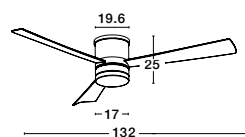

**SILKY - 9953015**

**SATIN - 9953016**

**VOLGA - 9952361**

**VOLGA - 9952362**

**FAN SPECIFICATIONS**

Product Nm.	Body Material	Blades Material	Product Size	Speed	Length of Each Blade	Motor Type	Watt (max.)	Power Supply	Airflow (CFM)	RPM	Noise Level	Weight	Blade Sweep	Summer/Winter Function	Light	Remote Control	Guarantee	Class
9953016	Brushed Nickel Steel & Glass	Polywood	D: 132 cm H: 25 cm	5 Speed Remote	57.5 cm	DC	35W	AC220-240V	4500	184	< 50 dB	7 Kg	52"	✓	✓	✓	5 Years motor 1 Year light source	I
9953015	Matt White Steel & Glass	White Polywood	D: 132 cm H: 25 cm	5 Speed Remote	57.5 cm	DC	35W	AC220-240V	4500	184	< 50 dB	7 Kg	52"	✓	✓	✓	5 Years motor 1 Year light source	I

**LIGHT SPECIFICATIONS**

Product Nm.	LED Watt	Motor DC Watt	Lumen	Volt	LED Chip	Beam Angle	Kelvin	Protection	Driver Included
9953016	18W	35W	650Lm	220V	Edison	120°	3000K	IP20	✓
9953015	18W	35W	650Lm	220V	Edison	120°	3000K	IP20	✓

**WALL PANEL - 9953200**

Wall Panel  
L: 10 W: 10 H: 5.5 cm

**FAN SPECIFICATIONS**

Product Nm.	Body Material	Blades Material	Product Size	Speed	Length of Each Blade	Motor Type	Watt (max.)	Power Supply	Airflow (CFM)	RPM	Noise Level	Weight	Blade Sweep	Summer/Winter Function	Light	Remote Control	Guarantee	Class
9952361	White Aluminium	White ABS	D: 99.5 cm H: 21.5 cm	6 Speed Remote	53"	DC	18W	AC220-240V	4500	184	N/A	11 Kg	N/A	✓	✓	✓	2 Years Light & control 10 Years motor	I
9952362	Black Aluminium	Black ABS	D: 99.5 cm H: 21.5 cm	6 Speed Remote	53"	DC	18W	AC220-240V	4500	184	N/A	11 Kg	N/A	✓	✓	✓	2 Years Light & control 10 Years motor	I

**WALL PANEL - 9953200**

Wall Panel  
L: 10 W: 10 H: 5.5 cm