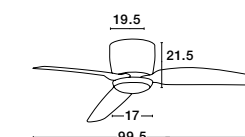

**SILKY - 9953015**

**SATIN - 9953016**

**VOLGA - 9952361**

**VOLGA - 9952362**

**FAN SPECIFICATIONS**

Product Nm.	Body Material	Blades Material	Product Size	Speed	Length of Each Blade	Motor Type	Watt (max.)	Power Supply	Airflow (CFM)	RPM	Noise Level	Weight	Blade Sweep	Summer/Winter Function	Light	Remote Control	Guarantee	Class
9953016	Brushed Nickel Steel & Glass	Polywood	D: 132 cm H: 25 cm	5 Speed Remote	57.5 cm	DC	35W	AC220-240V	4500	184	< 50 dB	7 Kg	52"	✓	✓	✓	5 Years motor 1 Year light source	I
9953015	Matt White Steel & Glass	White Polywood	D: 132 cm H: 25 cm	5 Speed Remote	57.5 cm	DC	35W	AC220-240V	4500	184	< 50 dB	7 Kg	52"	✓	✓	✓	5 Years motor 1 Year light source	I

**LIGHT SPECIFICATIONS**

Product Nm.	LED Watt	Motor DC Watt	Lumen	Volt	LED Chip	Beam Angle	Kelvin	Protection	Driver Included
9953016	18W	35W	650Lm	220V	Edison	120°	3000K	IP20	✓
9953015	18W	35W	650Lm	220V	Edison	120°	3000K	IP20	✓

**WALL PANEL - 9953200**

Wall Panel  
L: 10 W: 10 H: 5.5 cm

**FAN SPECIFICATIONS**

Product Nm.	Body Material	Blades Material	Product Size	Speed	Length of Each Blade	Motor Type	Watt (max.)	Power Supply	Airflow (CFM)	RPM	Noise Level	Weight	Blade Sweep	Summer/Winter Function	Light	Remote Control	Guarantee	Class
9952361	White Aluminium	White ABS	D: 99.5 cm H: 21.5 cm	6 Speed Remote	53"	DC	18W	AC220-240V	4500	184	N/A	11 Kg	N/A	✓	✓	✓	2 Years Light & control 10 Years motor	I
9952362	Black Aluminium	Black ABS	D: 99.5 cm H: 21.5 cm	6 Speed Remote	53"	DC	18W	AC220-240V	4500	184	N/A	11 Kg	N/A	✓	✓	✓	2 Years Light & control 10 Years motor	I