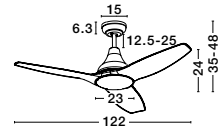

SAMOA - 5267302

SAMOA - 5267301

FLOW - 9953198

FAN SPECIFICATIONS																			
Product Nm.	Body Material	Blades Material	Colour	Size	Speed	Length of Each Blade	Motor Type	Watt (max.)	Power Supply	Airflow (CFM)	RPM	Noise Level	Weight	Blade Sweep	Summer/Winter Function	Light	Remote Control	Guarantee	Class
5267301	Steel & Glass	ABS Blades	White or Black	D: 122 H: 35-48 cm	5 Speed Remote	51 cm	DC	42W	AC220-240V	5000	220	< 30 dB	6.1 Kg	48"	✓	✓	✓	5 Years motor 1 Year light source	I
5267302	Steel & Glass	ABS Blades	White or Black	D: 122 H: 35-48 cm	5 Speed Remote	51 cm	DC	42W	AC220-240V	5000	220	< 30 dB	6.1 Kg	48"	✓	✓	✓	5 Years motor 1 Year light source	I
9953198	Matt White Steel & Glass	White	White	D: 152 cm H: 37.5-47 cm	5 Speed Remote	65 cm	DC	37W	AC220-240V	5000	220	< 50 dB	8 Kg	60"	✓	✓	✓	5 Years motor 1 Year light source	I

LIGHT SPECIFICATIONS									
Product Nm.	LED Watt	Motor DC Watt	Lumen	Volt	LED Chip	Beam Angle	Kelvin	Protection	Driver Included
5267301	18W	24W	650Lm	220V	Edison	160°	3000K	IP20	✓
5267302	18W	24W	650Lm	220V	Edison	160°	3000K	IP20	✓
9953198	18W	37W	650Lm	220V	Edison	120°	3000K	IP20	✓

WALL PANEL - 9953200
Wall Panel
L: 10 W: 10 H: 5.5 cm

WALL PANEL - 9953200
Wall Panel
L: 10 W: 10 H: 5.5 cm