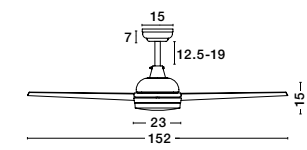

SAMOA - 5267302

SAMOA - 5267301

FLOW - 9953198

FAN SPECIFICATIONS																			
Product Nm.	Body Material	Blades Material	Colour	Size	Speed	Length of Each Blade	Motor Type	Watt (max.)	Power Supply	Airflow (CFM)	RPM	Noise Level	Weight	Blade Sweep	Summer/Winter Function	Light	Remote Control	Guarantee	Class
5267301	Steel & Glass	ABS Blades	White or Black	D: 122 H: 35-48 cm	5 Speed Remote	51 cm	DC	42W	AC220-240V	5000	220	< 30 dB	6.1 Kg	48"	✓	✓	✓	5 Years motor 1 Year light source	I
5267302	Steel & Glass	ABS Blades	White or Black	D: 122 H: 35-48 cm	5 Speed Remote	51 cm	DC	42W	AC220-240V	5000	220	< 30 dB	6.1 Kg	48"	✓	✓	✓	5 Years motor 1 Year light source	I
9953198	Matt White Steel & Glass	White	White	D: 152 cm H: 37.5-47 cm	5 Speed Remote	65 cm	DC	37W	AC220-240V	5000	220	< 50 dB	8 Kg	60"	✓	✓	✓	5 Years motor 1 Year light source	I

WALL PANEL - 9953200
Wall Panel
L: 10 W: 10 H: 5.5 cm

WALL PANEL - 9953200
Wall Panel
L: 10 W: 10 H: 5.5 cm