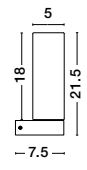

**MILEY - 9202262**  
 Sandy Black Aluminium & Glass  
 LED 6 Watt 230 Volt  
 397Lm 3000K IP54  
 Light Up & Down  
 L: 7.4 W: 7.4 H: 13.6 cm

**MILEY - 9202261**  
 Sandy White Aluminium & Glass  
 LED 6 Watt 230 Volt  
 397Lm 3000K IP54  
 Light Up & Down  
 L: 7.4 W: 7.4 H: 13.6 cm

**MILEY - 9202131**  
 Sandy White Aluminium & Glass  
 LED 3 Watt 230 Volt  
 304Lm 3000K IP54  
 Light Down  
 L: 8 W: 4 H: 12 cm

**POLO - 6310542**  
 White Opal Glass  
 Chrome Aluminium  
 LED E14 1x5 Watt 230 Volt  
 Bulb Excluded IP44  
 L: 5 W: 7.5 H: 21.5 cm

**POLO - 6310541**  
 White Opal Glass Chrome  
 Aluminium  
 LED E14 2x5 Watt 230 Volt  
 Bulb Excluded IP44  
 L: 40 W: 6.5 H: 5 cm

**CORB - 9953202**  
 Sandy Black Aluminium & Opal Glass  
 LED E14 2x5 Watt 230 Volt  
 IP44 Bulb Excluded  
 L: 40 W: 6.5 H: 5 cm