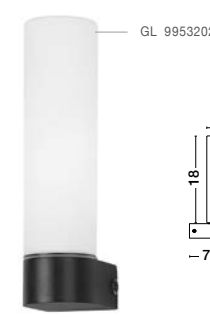

**BLAS - 9953201**  
 Sandy Black Aluminium & Opal Glass  
 LED E14 1x5 Watt 230 Volt  
 IP44 Bulb Excluded  
 L: 5.5 W: 9 H: 14 Hz: 26.7 cm

IP54

**CORB - 9953203**  
 Sandy Black Aluminium & Opal Glass  
 LED E14 1x5 Watt 230 Volt  
 IP44 Bulb Excluded  
 L: 5 W: 7.5 H: 21.5 cm

**MILEY - 9202262**  
 Sandy Black Aluminium & Glass  
 LED 6 Watt 230 Volt  
 397Lm 3000K IP54  
 Light Up & Down  
 L: 7.4 W: 7.4 H: 13.6 cm

**MILEY - 9202261**  
 Sandy White Aluminium & Glass  
 LED 6 Watt 230 Volt  
 397Lm 3000K IP54  
 Light Up & Down  
 L: 7.4 W: 7.4 H: 13.6 cm

**MILEY - 9202131**  
 Sandy White Aluminium & Glass  
 LED 3 Watt 230 Volt  
 304Lm 3000K IP54  
 Light Down  
 L: 8 W: 4 H: 12 cm

**POLO - 6310542**  
 White Opal Glass  
 Chrome Aluminium  
 LED E14 1x5 Watt 230 Volt  
 Bulb Excluded IP44  
 L: 5 W: 7.5 H: 21.5 cm

**POLO - 6310541**  
 White Opal Glass Chrome  
 Aluminium  
 LED E14 2x5 Watt 230 Volt  
 Bulb Excluded IP44  
 L: 40 W: 6.5 H: 5 cm

**CORB - 9953202**  
 Sandy Black Aluminium & Opal Glass  
 LED E14 2x5 Watt 230 Volt  
 IP44 Bulb Excluded  
 L: 40 W: 6.5 H: 5 cm