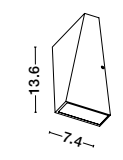

**BLAS - 9953201**  
 Sandy Black Aluminium & Opal Glass  
 LED E14 1x5 Watt 230 Volt  
 IP44 Bulb Excluded  
 L: 5.5 W: 9 H: 14 Hz: 26.7 cm

IP54

**CORB - 9953203**  
 Sandy Black Aluminium & Opal Glass  
 LED E14 1x5 Watt 230 Volt  
 IP44 Bulb Excluded  
 L: 5 W: 7.5 H: 21.5 cm

**MILEY - 9202262**  
 Sandy Black Aluminium & Glass  
 LED 6 Watt 230 Volt  
 397Lm 3000K IP54  
 Light Up & Down  
 L: 7.4 W: 7.4 H: 13.6 cm

**MILEY - 9202261**  
 Sandy White Aluminium & Glass  
 LED 6 Watt 230 Volt  
 397Lm 3000K IP54  
 Light Up & Down  
 L: 7.4 W: 7.4 H: 13.6 cm

**MILEY - 9202131**  
 Sandy White Aluminium & Glass  
 LED 3 Watt 230 Volt  
 304Lm 3000K IP54  
 Light Down  
 L: 8 W: 4 H: 12 cm

**POLO - 6310542**  
 White Opal Glass  
 Chrome Aluminium  
 LED E14 1x5 Watt 230 Volt  
 Bulb Excluded IP44  
 L: 5 W: 7.5 H: 21.5 cm

**POLO - 6310541**  
 White Opal Glass Chrome  
 Aluminium  
 LED E14 2x5 Watt 230 Volt  
 Bulb Excluded IP44  
 L: 40 W: 6.5 H: 5 cm

**CORB - 9953202**  
 Sandy Black Aluminium & Opal Glass  
 LED E14 2x5 Watt 230 Volt  
 IP44 Bulb Excluded  
 L: 40 W: 6.5 H: 5 cm