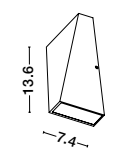

**BLAS - 9953201**  
 Sandy Black Aluminium & Opal Glass  
 LED E14 1x5 Watt 230 Volt  
 IP44 Bulb Excluded  
 L: 5.5 W: 9 H: 14 Hz: 26.7 cm

IP54

**CORB - 9953203**  
 Sandy Black Aluminium & Opal Glass  
 LED E14 1x5 Watt 230 Volt  
 IP44 Bulb Excluded  
 L: 5 W: 7.5 H: 21.5 cm

**MILEY - 9202262**  
 Sandy Black Aluminium & Glass  
 LED 6 Watt 230 Volt  
 397Lm 3000K IP54  
 Light Up & Down  
 L: 7.4 W: 7.4 H: 13.6 cm

**MILEY - 9202261**  
 Sandy White Aluminium & Glass  
 LED 6 Watt 230 Volt  
 397Lm 3000K IP54  
 Light Up & Down  
 L: 7.4 W: 7.4 H: 13.6 cm

**MILEY - 9202131**  
 Sandy White Aluminium & Glass  
 LED 3 Watt 230 Volt  
 304Lm 3000K IP54  
 Light Down  
 L: 8 W: 4 H: 12 cm

**POLO - 6310542**  
 White Opal Glass  
 Chrome Aluminium  
 LED E14 1x5 Watt 230 Volt  
 Bulb Excluded IP44  
 L: 5 W: 7.5 H: 21.5 cm