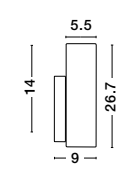

**BLAS - 9953201**  
 Sandy Black Aluminium & Opal Glass  
 LED E14 1x5 Watt 230 Volt  
 IP44 Bulb Excluded  
 L: 5.5 W: 9 H: 14 Hz: 26.7 cm

IP54

**CORB - 9953203**  
 Sandy Black Aluminium & Opal Glass  
 LED E14 1x5 Watt 230 Volt  
 IP44 Bulb Excluded  
 L: 5 W: 7.5 H: 21.5 cm

**MILEY - 9202262**  
 Sandy Black Aluminium & Glass  
 LED 6 Watt 230 Volt  
 397Lm 3000K IP54  
 Light Up & Down  
 L: 7.4 W: 7.4 H: 13.6 cm

**MILEY - 9202261**  
 Sandy White Aluminium & Glass  
 LED 6 Watt 230 Volt  
 397Lm 3000K IP54  
 Light Up & Down  
 L: 7.4 W: 7.4 H: 13.6 cm

**MILEY - 9202131**  
 Sandy White Aluminium & Glass  
 LED 3 Watt 230 Volt  
 304Lm 3000K IP54  
 Light Down  
 L: 8 W: 4 H: 12 cm

**POLO - 6310542**  
 White Opal Glass  
 Chrome Aluminium  
 LED E14 1x5 Watt 230 Volt  
 Bulb Excluded IP44  
 L: 5 W: 7.5 H: 21.5 cm

**POLO - 6310541**  
 White Opal Glass Chrome  
 Aluminium  
 LED E14 2x5 Watt 230 Volt  
 Bulb Excluded IP44  
 L: 40 W: 6.5 H: 5 cm

**CORB - 9953202**  
 Sandy Black Aluminium & Opal Glass  
 LED E14 2x5 Watt 230 Volt  
 IP44 Bulb Excluded  
 L: 40 W: 6.5 H: 5 cm