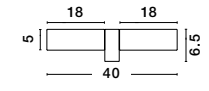

**MILEY - 9202262**  
 Sandy Black Aluminium & Glass  
 LED 6 Watt 230 Volt  
 397Lm 3000K IP54  
 Light Up & Down  
 L: 7.4 W: 7.4 H: 13.6 cm

**MILEY - 9202261**  
 Sandy White Aluminium & Glass  
 LED 6 Watt 230 Volt  
 397Lm 3000K IP54  
 Light Up & Down  
 L: 7.4 W: 7.4 H: 13.6 cm

**MILEY - 9202131**  
 Sandy White Aluminium & Glass  
 LED 3 Watt 230 Volt  
 304Lm 3000K IP54  
 Light Down  
 L: 8 W: 4 H: 12 cm

**POLO - 6310542**  
 White Opal Glass  
 Chrome Aluminium  
 LED E14 1x5 Watt 230 Volt  
 Bulb Excluded IP44  
 L: 5 W: 7.5 H: 21.5 cm

**POLO - 6310541**  
 White Opal Glass Chrome  
 Aluminium  
 LED E14 2x5 Watt 230 Volt  
 Bulb Excluded IP44  
 L: 40 W: 6.5 H: 5 cm

**CORB - 9953202**  
 Sandy Black Aluminium & Opal Glass  
 LED E14 2x5 Watt 230 Volt  
 IP44 Bulb Excluded  
 L: 40 W: 6.5 H: 5 cm