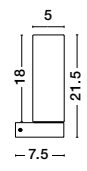

**BLAS - 9953201**  
 Sandy Black Aluminium & Opal Glass  
 LED E14 1x5 Watt 230 Volt  
 IP44 Bulb Excluded  
 L: 5.5 W: 9 H: 14 Hz: 26.7 cm

IP54

**CORB - 9953203**  
 Sandy Black Aluminium & Opal Glass  
 LED E14 1x5 Watt 230 Volt  
 IP44 Bulb Excluded  
 L: 5 W: 7.5 H: 21.5 cm

**MILEY - 9202262**  
 Sandy Black Aluminium & Glass  
 LED 6 Watt 230 Volt  
 397Lm 3000K IP54  
 Light Up & Down  
 L: 7.4 W: 7.4 H: 13.6 cm

**MILEY - 9202261**  
 Sandy White Aluminium & Glass  
 LED 6 Watt 230 Volt  
 397Lm 3000K IP54  
 Light Up & Down  
 L: 7.4 W: 7.4 H: 13.6 cm

**MILEY - 9202131**  
 Sandy White Aluminium & Glass  
 LED 3 Watt 230 Volt  
 304Lm 3000K IP54  
 Light Down  
 L: 8 W: 4 H: 12 cm

**POLO - 6310542**  
 White Opal Glass  
 Chrome Aluminium  
 LED E14 1x5 Watt 230 Volt  
 Bulb Excluded IP44  
 L: 5 W: 7.5 H: 21.5 cm

**POLO - 6310541**  
 White Opal Glass Chrome  
 Aluminium  
 LED E14 2x5 Watt 230 Volt  
 Bulb Excluded IP44  
 L: 40 W: 6.5 H: 5 cm

**CORB - 9953202**  
 Sandy Black Aluminium & Opal Glass  
 LED E14 2x5 Watt 230 Volt  
 IP44 Bulb Excluded  
 L: 40 W: 6.5 H: 5 cm