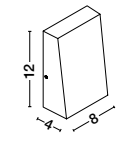

**BLAS - 9953201**  
 Sandy Black Aluminium & Opal Glass  
 LED E14 1x5 Watt 230 Volt  
 IP44 Bulb Excluded  
 L: 5.5 W: 9 H: 14 Hz: 26.7 cm

IP54

**CORB - 9953203**  
 Sandy Black Aluminium & Opal Glass  
 LED E14 1x5 Watt 230 Volt  
 IP44 Bulb Excluded  
 L: 5 W: 7.5 H: 21.5 cm

**MILEY - 9202262**  
 Sandy Black Aluminium & Glass  
 LED 6 Watt 230 Volt  
 397Lm 3000K IP54  
 Light Up & Down  
 L: 7.4 W: 7.4 H: 13.6 cm

**MILEY - 9202261**  
 Sandy White Aluminium & Glass  
 LED 6 Watt 230 Volt  
 397Lm 3000K IP54  
 Light Up & Down  
 L: 7.4 W: 7.4 H: 13.6 cm

**MILEY - 9202131**  
 Sandy White Aluminium & Glass  
 LED 3 Watt 230 Volt  
 304Lm 3000K IP54  
 Light Down  
 L: 8 W: 4 H: 12 cm

**POLO - 6310542**  
 White Opal Glass  
 Chrome Aluminium  
 LED E14 1x5 Watt 230 Volt  
 Bulb Excluded IP44  
 L: 5 W: 7.5 H: 21.5 cm

**POLO - 6310541**  
 White Opal Glass Chrome  
 Aluminium  
 LED E14 2x5 Watt 230 Volt  
 Bulb Excluded IP44  
 L: 40 W: 6.5 H: 5 cm

**CORB - 9953202**  
 Sandy Black Aluminium & Opal Glass  
 LED E14 2x5 Watt 230 Volt  
 IP44 Bulb Excluded  
 L: 40 W: 6.5 H: 5 cm