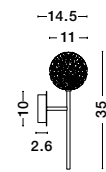

GL 99602731

MIRANO - 9960272

Clear Structured Glass
& Brass Gold Steel
LED G9 3x5 Watt 230 Volt
IP20 Bulb Excluded
L: 80 W: 10 H: 180 cm

GL 99602731

MIRANO - 9960271

Clear Structured Glass
& Brass Gold Steel
LED G9 1x5 Watt 230 Volt
IP20 Bulb Excluded
D: 11 W: 14.5 H: 35 cm

GL 99602731

MIRANO - 9960273

Clear Structured Glass
& Brass Gold Steel
LED G9 5x5 Watt 230 Volt
IP20 Bulb Excluded
L: 113 W: 10 H: 180 cm