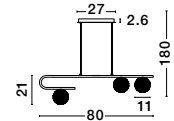

GL 99602731

MIRANO - 9960272

Clear Structured Glass
& Brass Gold Steel
LED G9 3x5 Watt 230 Volt
IP20 Bulb Excluded
L: 80 W: 10 H: 180 cm

GL 99602731

MIRANO - 9960271

Clear Structured Glass
& Brass Gold Steel
LED G9 1x5 Watt 230 Volt
IP20 Bulb Excluded
D: 11 W: 14.5 H: 35 cm

GL 99602731

MIRANO - 9960273

Clear Structured Glass
& Brass Gold Steel
LED G9 5x5 Watt 230 Volt
IP20 Bulb Excluded
L: 113 W: 10 H: 180 cm