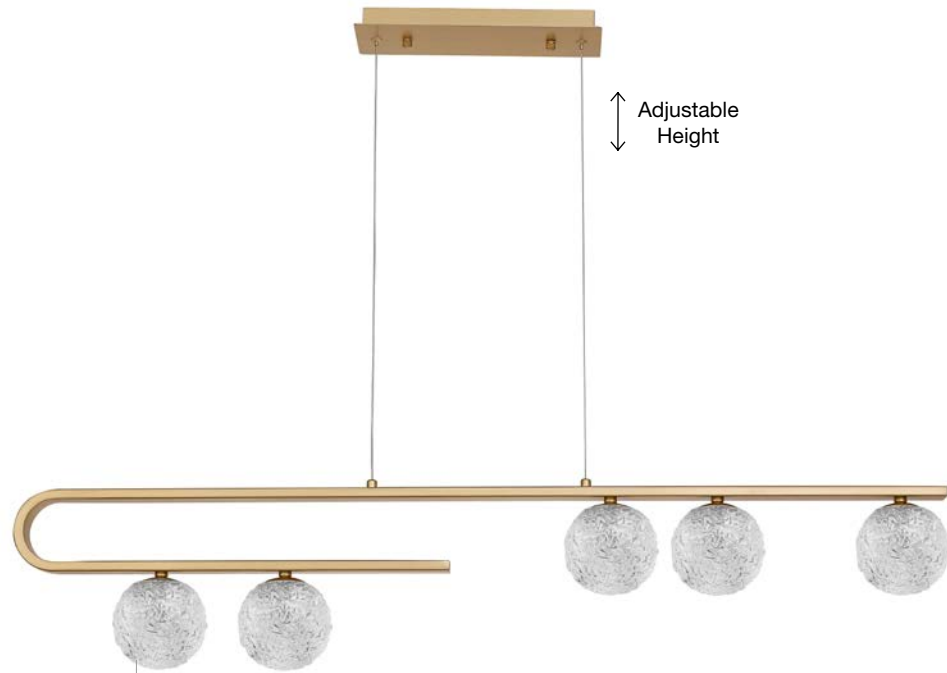

GL 99602731

MIRANO - 9960272

Clear Structured Glass
& Brass Gold Steel
LED G9 3x5 Watt 230 Volt
IP20 Bulb Excluded
L: 80 W: 10 H: 180 cm

GL 99602731

MIRANO - 9960271

Clear Structured Glass
& Brass Gold Steel
LED G9 1x5 Watt 230 Volt
IP20 Bulb Excluded
D: 11 W: 14.5 H: 35 cm

GL 99602731

MIRANO - 9960273

Clear Structured Glass
& Brass Gold Steel
LED G9 5x5 Watt 230 Volt
IP20 Bulb Excluded
L: 113 W: 10 H: 180 cm