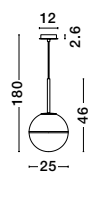

CANTONA - 9960612

Milky White Glass
Brass Gold
LED E27 1x12 Watt 230 Volt
IP20 Bulb Excluded
D: 25 H: 180 cm

CANTONA - 9960613

Milky White Glass
Brass Gold
LED G9 3x5 Watt 230 Volt
IP20 Bulb Excluded
D: 25 H: 180 cm

CANTONA - 9960614

Milky White Glass
Brass Gold
LED G9 5x5 Watt 230 Volt
IP20 Bulb Excluded
D: 35 H: 180 cm

CANTONA - 9960617

Milky White Glass
Brass Gold
LED G9 1x5 Watt 230 Volt
IP20 Bulb Excluded
L: 14.5 W: 11 H: 35 cm