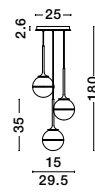

CANTONA - 9960612

Milky White Glass
Brass Gold
LED E27 1x12 Watt 230 Volt
IP20 Bulb Excluded
D: 25 H: 180 cm

CANTONA - 9960613

Milky White Glass
Brass Gold
LED G9 3x5 Watt 230 Volt
IP20 Bulb Excluded
D: 25 H: 180 cm

CANTONA - 9960614

Milky White Glass
Brass Gold
LED G9 5x5 Watt 230 Volt
IP20 Bulb Excluded
D: 35 H: 180 cm

CANTONA - 9960617

Milky White Glass
Brass Gold
LED G9 1x5 Watt 230 Volt
IP20 Bulb Excluded
L: 14.5 W: 11 H: 35 cm