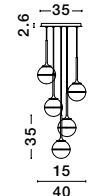

CANTONA - 9960612

Milky White Glass
Brass Gold
LED E27 1x12 Watt 230 Volt
IP20 Bulb Excluded
D: 25 H: 180 cm

CANTONA - 9960613

Milky White Glass
Brass Gold
LED G9 3x5 Watt 230 Volt
IP20 Bulb Excluded
D: 25 H: 180 cm

CANTONA - 9960614

Milky White Glass
Brass Gold
LED G9 5x5 Watt 230 Volt
IP20 Bulb Excluded
D: 35 H: 180 cm

CANTONA - 9960617

Milky White Glass
Brass Gold
LED G9 1x5 Watt 230 Volt
IP20 Bulb Excluded
L: 14.5 W: 11 H: 35 cm