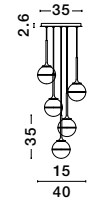

CANTONA - 9960612

Milky White Glass
Brass Gold
LED E27 1x12 Watt 230 Volt
IP20 Bulb Excluded
D: 25 H: 180 cm

CANTONA - 9960613

Milky White Glass
Brass Gold
LED G9 3x5 Watt 230 Volt
IP20 Bulb Excluded
D: 25 H: 180 cm

CANTONA - 9960614

Milky White Glass
Brass Gold
LED G9 5x5 Watt 230 Volt
IP20 Bulb Excluded
D: 35 H: 180 cm

CANTONA - 9960617

Milky White Glass
Brass Gold
LED G9 1x5 Watt 230 Volt
IP20 Bulb Excluded
L: 14.5 W: 11 H: 35 cm