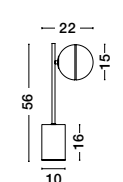

GL 99606161

Adjustable Height

CANTONA - 9960615
 Milky White Glass
 Brass Gold
 LED G9 3x5 Watt 230 Volt
 IP20 Bulb Excluded
 L: 80 W: 10 H: 180 cm

GL 99606161

Adjustable Height

CANTONA - 9960616
 Milky White Glass
 Brass Gold
 LED G9 5x5 Watt 230 Volt
 IP20 Bulb Excluded
 L: 113 W: 10 H: 180 cm

GL 99606181

CANTONA - 9960619
 Milky White Glass
 Brass Gold & White Marble
 LED E27 1x12 Watt 230 Volt
 IP20 Bulb Excluded
 Cable Length: 140 cm
 L: 30 W: 37 H: 155 cm

CANTONA - 9960618
 Milky White Glass
 Brass Gold & White Marble
 LED G9 1x5 Watt 230 Volt
 IP20 Bulb Excluded
 Cable Length: 140 cm
 L: 15 W: 22 H: 56 cm