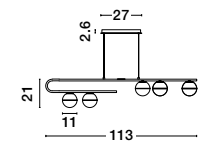

GL 99606161

Adjustable Height

CANTONA - 9960615
 Milky White Glass
 Brass Gold
 LED G9 3x5 Watt 230 Volt
 IP20 Bulb Excluded
 L: 80 W: 10 H: 180 cm

GL 99606161

Adjustable Height

CANTONA - 9960616
 Milky White Glass
 Brass Gold
 LED G9 5x5 Watt 230 Volt
 IP20 Bulb Excluded
 L: 113 W: 10 H: 180 cm

GL 99606181

CANTONA - 9960619
 Milky White Glass
 Brass Gold & White Marble
 LED E27 1x12 Watt 230 Volt
 IP20 Bulb Excluded
 Cable Length: 140 cm
 L: 30 W: 37 H: 155 cm

CANTONA - 9960618
 Milky White Glass
 Brass Gold & White Marble
 LED G9 1x5 Watt 230 Volt
 IP20 Bulb Excluded
 Cable Length: 140 cm
 L: 15 W: 22 H: 56 cm