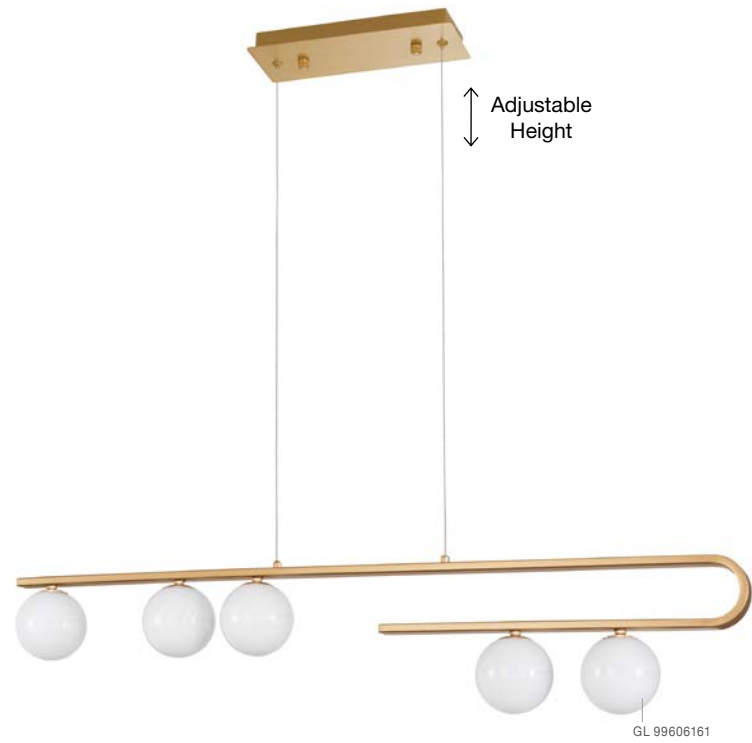

GL 99606161

Adjustable Height

CANTONA - 9960615
 Milky White Glass
 Brass Gold
 LED G9 3x5 Watt 230 Volt
 IP20 Bulb Excluded
 L: 80 W: 10 H: 180 cm

GL 99606161

Adjustable Height

CANTONA - 9960616
 Milky White Glass
 Brass Gold
 LED G9 5x5 Watt 230 Volt
 IP20 Bulb Excluded
 L: 113 W: 10 H: 180 cm

GL 99606181

CANTONA - 9960619
 Milky White Glass
 Brass Gold & White Marble
 LED E27 1x12 Watt 230 Volt
 IP20 Bulb Excluded
 Cable Length: 140 cm
 L: 30 W: 37 H: 155 cm

CANTONA - 9960618
 Milky White Glass
 Brass Gold & White Marble
 LED G9 1x5 Watt 230 Volt
 IP20 Bulb Excluded
 Cable Length: 140 cm
 L: 15 W: 22 H: 56 cm