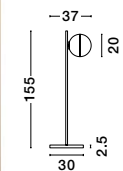

GL 99606161

Adjustable Height

CANTONA - 9960615
 Milky White Glass
 Brass Gold
 LED G9 3x5 Watt 230 Volt
 IP20 Bulb Excluded
 L: 80 W: 10 H: 180 cm

GL 99606161

Adjustable Height

CANTONA - 9960616
 Milky White Glass
 Brass Gold
 LED G9 5x5 Watt 230 Volt
 IP20 Bulb Excluded
 L: 113 W: 10 H: 180 cm

GL 99606181

CANTONA - 9960619
 Milky White Glass
 Brass Gold & White Marble
 LED E27 1x12 Watt 230 Volt
 IP20 Bulb Excluded
 Cable Length: 140 cm
 L: 30 W: 37 H: 155 cm

CANTONA - 9960618
 Milky White Glass
 Brass Gold & White Marble
 LED G9 1x5 Watt 230 Volt
 IP20 Bulb Excluded
 Cable Length: 140 cm
 L: 15 W: 22 H: 56 cm