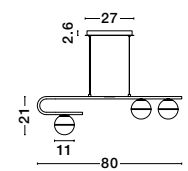

GL 99606161

Adjustable Height

CANTONA - 9960615
 Milky White Glass
 Brass Gold
 LED G9 3x5 Watt 230 Volt
 IP20 Bulb Excluded
 L: 80 W: 10 H: 180 cm

GL 99606161

Adjustable Height

CANTONA - 9960616
 Milky White Glass
 Brass Gold
 LED G9 5x5 Watt 230 Volt
 IP20 Bulb Excluded
 L: 113 W: 10 H: 180 cm

GL 99606181

CANTONA - 9960619
 Milky White Glass
 Brass Gold & White Marble
 LED E27 1x12 Watt 230 Volt
 IP20 Bulb Excluded
 Cable Length: 140 cm
 L: 30 W: 37 H: 155 cm

CANTONA - 9960618
 Milky White Glass
 Brass Gold & White Marble
 LED G9 1x5 Watt 230 Volt
 IP20 Bulb Excluded
 Cable Length: 140 cm
 L: 15 W: 22 H: 56 cm