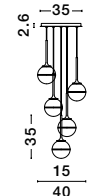

CANTONA - 9960612

Milky White Glass
Brass Gold
LED E27 1x12 Watt 230 Volt
IP20 Bulb Excluded
D: 25 H: 180 cm

CANTONA - 9960613

Milky White Glass
Brass Gold
LED G9 3x5 Watt 230 Volt
IP20 Bulb Excluded
D: 25 H: 180 cm

CANTONA - 9960614

Milky White Glass
Brass Gold
LED G9 5x5 Watt 230 Volt
IP20 Bulb Excluded
D: 35 H: 180 cm

CANTONA - 9960617

Milky White Glass
Brass Gold
LED G9 1x5 Watt 230 Volt
IP20 Bulb Excluded
L: 14.5 W: 11 H: 35 cm