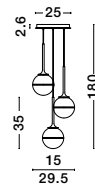

CANTONA - 9960612

Milky White Glass
Brass Gold
LED E27 1x12 Watt 230 Volt
IP20 Bulb Excluded
D: 25 H: 180 cm

CANTONA - 9960613

Milky White Glass
Brass Gold
LED G9 3x5 Watt 230 Volt
IP20 Bulb Excluded
D: 25 H: 180 cm

CANTONA - 9960614

Milky White Glass
Brass Gold
LED G9 5x5 Watt 230 Volt
IP20 Bulb Excluded
D: 35 H: 180 cm

CANTONA - 9960617

Milky White Glass
Brass Gold
LED G9 1x5 Watt 230 Volt
IP20 Bulb Excluded
L: 14.5 W: 11 H: 35 cm