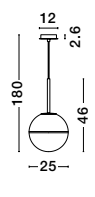

CANTONA - 9960612

Milky White Glass
Brass Gold
LED E27 1x12 Watt 230 Volt
IP20 Bulb Excluded
D: 25 H: 180 cm

CANTONA - 9960613

Milky White Glass
Brass Gold
LED G9 3x5 Watt 230 Volt
IP20 Bulb Excluded
D: 25 H: 180 cm

CANTONA - 9960614

Milky White Glass
Brass Gold
LED G9 5x5 Watt 230 Volt
IP20 Bulb Excluded
D: 35 H: 180 cm

CANTONA - 9960617

Milky White Glass
Brass Gold
LED G9 1x5 Watt 230 Volt
IP20 Bulb Excluded
L: 14.5 W: 11 H: 35 cm