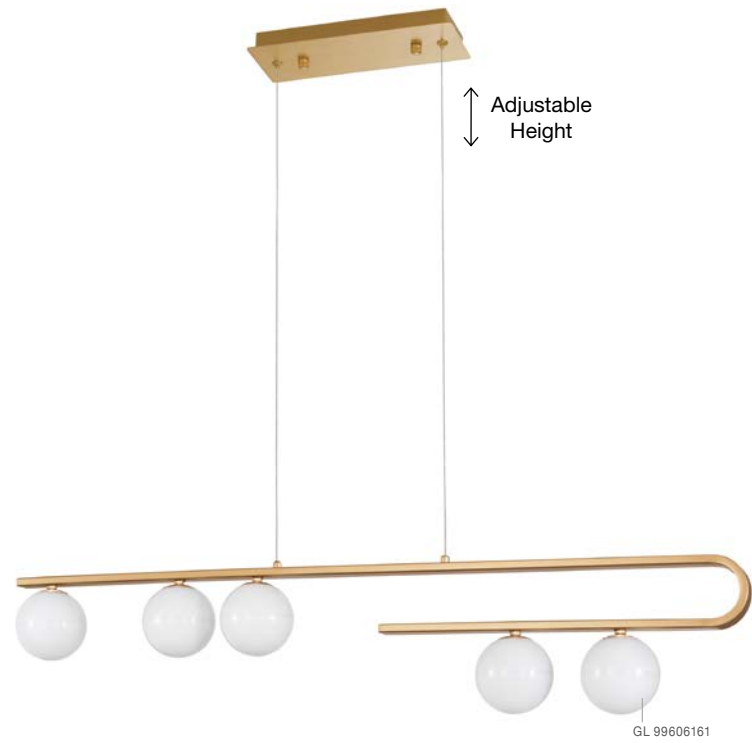

GL 99606161

Adjustable Height

CANTONA - 9960615

Milky White Glass
Brass Gold
LED G9 3x5 Watt 230 Volt
IP20 Bulb Excluded
L: 80 W: 10 H: 180 cm

GL 99606161

Adjustable Height

CANTONA - 9960616

Milky White Glass
Brass Gold
LED G9 5x5 Watt 230 Volt
IP20 Bulb Excluded
L: 113 W: 10 H: 180 cm

GL 99606181

CANTONA - 9960619

Milky White Glass
Brass Gold & White Marble
LED E27 1x12 Watt 230 Volt
IP20 Bulb Excluded
Cable Length: 140 cm
L: 30 W: 37 H: 155 cm

CANTONA - 9960618

Milky White Glass
Brass Gold & White Marble
LED G9 1x5 Watt 230 Volt
IP20 Bulb Excluded
Cable Length: 140 cm
L: 15 W: 22 H: 56 cm