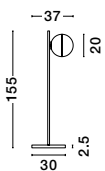

GL 99606161

Adjustable Height

CANTONA - 9960615

Milky White Glass
Brass Gold
LED G9 3x5 Watt 230 Volt
IP20 Bulb Excluded
L: 80 W: 10 H: 180 cm

GL 99606161

Adjustable Height

CANTONA - 9960616

Milky White Glass
Brass Gold
LED G9 5x5 Watt 230 Volt
IP20 Bulb Excluded
L: 113 W: 10 H: 180 cm

GL 99606181

CANTONA - 9960619

Milky White Glass
Brass Gold & White Marble
LED E27 1x12 Watt 230 Volt
IP20 Bulb Excluded
Cable Length: 140 cm
L: 30 W: 37 H: 155 cm

CANTONA - 9960618

Milky White Glass
Brass Gold & White Marble
LED G9 1x5 Watt 230 Volt
IP20 Bulb Excluded
Cable Length: 140 cm
L: 15 W: 22 H: 56 cm