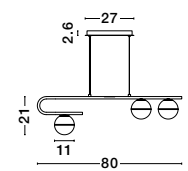

GL 99606161

Adjustable Height

CANTONA - 9960615

Milky White Glass
Brass Gold
LED G9 3x5 Watt 230 Volt
IP20 Bulb Excluded
L: 80 W: 10 H: 180 cm

GL 99606161

Adjustable Height

CANTONA - 9960616

Milky White Glass
Brass Gold
LED G9 5x5 Watt 230 Volt
IP20 Bulb Excluded
L: 113 W: 10 H: 180 cm

GL 99606181

CANTONA - 9960619

Milky White Glass
Brass Gold & White Marble
LED E27 1x12 Watt 230 Volt
IP20 Bulb Excluded
Cable Length: 140 cm
L: 30 W: 37 H: 155 cm

CANTONA - 9960618

Milky White Glass
Brass Gold & White Marble
LED G9 1x5 Watt 230 Volt
IP20 Bulb Excluded
Cable Length: 140 cm
L: 15 W: 22 H: 56 cm