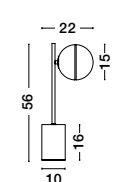

GL 99606161

Adjustable Height

CANTONA - 9960615

Milky White Glass
Brass Gold
LED G9 3x5 Watt 230 Volt
IP20 Bulb Excluded
L: 80 W: 10 H: 180 cm

GL 99606161

Adjustable Height

CANTONA - 9960616

Milky White Glass
Brass Gold
LED G9 5x5 Watt 230 Volt
IP20 Bulb Excluded
L: 113 W: 10 H: 180 cm

GL 99606181

CANTONA - 9960619

Milky White Glass
Brass Gold & White Marble
LED E27 1x12 Watt 230 Volt
IP20 Bulb Excluded
Cable Length: 140 cm
L: 30 W: 37 H: 155 cm

CANTONA - 9960618

Milky White Glass
Brass Gold & White Marble
LED G9 1x5 Watt 230 Volt
IP20 Bulb Excluded
Cable Length: 140 cm
L: 15 W: 22 H: 56 cm