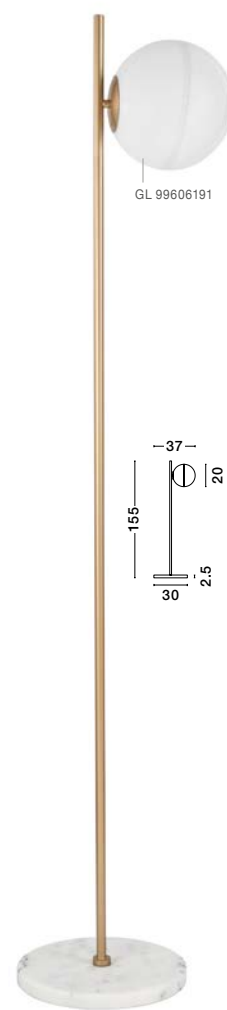

GL 99606161

Adjustable Height

CANTONA - 9960615

Milky White Glass
Brass Gold
LED G9 3x5 Watt 230 Volt
IP20 Bulb Excluded
L: 80 W: 10 H: 180 cm

GL 99606161

Adjustable Height

CANTONA - 9960616

Milky White Glass
Brass Gold
LED G9 5x5 Watt 230 Volt
IP20 Bulb Excluded
L: 113 W: 10 H: 180 cm

GL 99606181

CANTONA - 9960619

Milky White Glass
Brass Gold & White Marble
LED E27 1x12 Watt 230 Volt
IP20 Bulb Excluded
Cable Length: 140 cm
L: 30 W: 37 H: 155 cm

CANTONA - 9960618

Milky White Glass
Brass Gold & White Marble
LED G9 1x5 Watt 230 Volt
IP20 Bulb Excluded
Cable Length: 140 cm
L: 15 W: 22 H: 56 cm