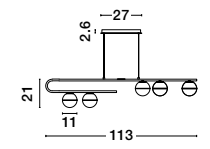

GL 99606161

Adjustable Height

CANTONA - 9960615

Milky White Glass
Brass Gold
LED G9 3x5 Watt 230 Volt
IP20 Bulb Excluded
L: 80 W: 10 H: 180 cm

GL 99606161

Adjustable Height

CANTONA - 9960616

Milky White Glass
Brass Gold
LED G9 5x5 Watt 230 Volt
IP20 Bulb Excluded
L: 113 W: 10 H: 180 cm

GL 99606181

CANTONA - 9960619

Milky White Glass
Brass Gold & White Marble
LED E27 1x12 Watt 230 Volt
IP20 Bulb Excluded
Cable Length: 140 cm
L: 30 W: 37 H: 155 cm

CANTONA - 9960618

Milky White Glass
Brass Gold & White Marble
LED G9 1x5 Watt 230 Volt
IP20 Bulb Excluded
Cable Length: 140 cm
L: 15 W: 22 H: 56 cm