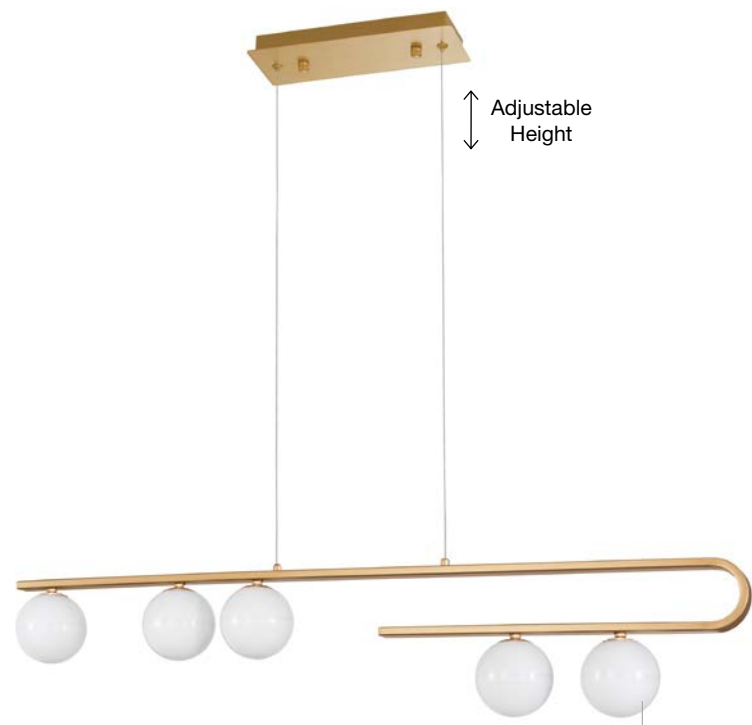

GL 99606161

CANTONA - 9960615

Milky White Glass
Brass Gold
LED G9 3x5 Watt 230 Volt
IP20 Bulb Excluded
L: 80 W: 10 H: 180 cm

GL 99606161

CANTONA - 9960616

Milky White Glass
Brass Gold
LED G9 5x5 Watt 230 Volt
IP20 Bulb Excluded
L: 113 W: 10 H: 180 cm

GL 99606181

CANTONA - 9960618

Milky White Glass
Brass Gold & White Marble
LED G9 1x5 Watt 230 Volt
IP20 Bulb Excluded
Cable Length: 140 cm
L: 15 W: 22 H: 56 cm

GL 99606191

CANTONA - 9960619

Milky White Glass
Brass Gold & White Marble
LED E27 1x12 Watt 230 Volt
IP20 Bulb Excluded
Cable Length: 140 cm
L: 30 W: 37 H: 155 cm