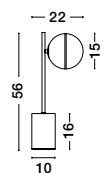

GL 99606161

CANTONA - 9960615

Milky White Glass
Brass Gold
LED G9 3x5 Watt 230 Volt
IP20 Bulb Excluded
L: 80 W: 10 H: 180 cm

GL 99606161

CANTONA - 9960616

Milky White Glass
Brass Gold
LED G9 5x5 Watt 230 Volt
IP20 Bulb Excluded
L: 113 W: 10 H: 180 cm

GL 99606181

CANTONA - 9960618

Milky White Glass
Brass Gold & White Marble
LED G9 1x5 Watt 230 Volt
IP20 Bulb Excluded
Cable Length: 140 cm
L: 15 W: 22 H: 56 cm

GL 99606191

CANTONA - 9960619

Milky White Glass
Brass Gold & White Marble
LED E27 1x12 Watt 230 Volt
IP20 Bulb Excluded
Cable Length: 140 cm
L: 30 W: 37 H: 155 cm