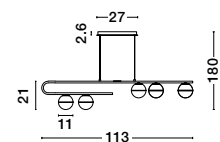

GL 99606161

CANTONA - 9960615

Milky White Glass
Brass Gold
LED G9 3x5 Watt 230 Volt
IP20 Bulb Excluded
L: 80 W: 10 H: 180 cm

GL 99606161

CANTONA - 9960616

Milky White Glass
Brass Gold
LED G9 5x5 Watt 230 Volt
IP20 Bulb Excluded
L: 113 W: 10 H: 180 cm

GL 99606181

CANTONA - 9960618

Milky White Glass
Brass Gold & White Marble
LED G9 1x5 Watt 230 Volt
IP20 Bulb Excluded
Cable Length: 140 cm
L: 15 W: 22 H: 56 cm

GL 99606191

CANTONA - 9960619

Milky White Glass
Brass Gold & White Marble
LED E27 1x12 Watt 230 Volt
IP20 Bulb Excluded
Cable Length: 140 cm
L: 30 W: 37 H: 155 cm