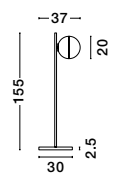

GL 99606161

CANTONA - 9960615

Milky White Glass
Brass Gold
LED G9 3x5 Watt 230 Volt
IP20 Bulb Excluded
L: 80 W: 10 H: 180 cm

GL 99606161

CANTONA - 9960616

Milky White Glass
Brass Gold
LED G9 5x5 Watt 230 Volt
IP20 Bulb Excluded
L: 113 W: 10 H: 180 cm

GL 99606181

CANTONA - 9960618

Milky White Glass
Brass Gold & White Marble
LED G9 1x5 Watt 230 Volt
IP20 Bulb Excluded
Cable Length: 140 cm
L: 15 W: 22 H: 56 cm

GL 99606191

CANTONA - 9960619

Milky White Glass
Brass Gold & White Marble
LED E27 1x12 Watt 230 Volt
IP20 Bulb Excluded
Cable Length: 140 cm
L: 30 W: 37 H: 155 cm