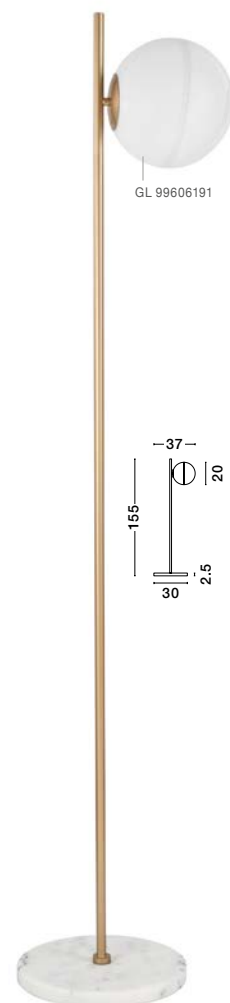

GL 99606161

CANTONA - 9960615

Milky White Glass
Brass Gold
LED G9 3x5 Watt 230 Volt
IP20 Bulb Excluded
L: 80 W: 10 H: 180 cm

GL 99606161

CANTONA - 9960616

Milky White Glass
Brass Gold
LED G9 5x5 Watt 230 Volt
IP20 Bulb Excluded
L: 113 W: 10 H: 180 cm

GL 99606181

CANTONA - 9960618

Milky White Glass
Brass Gold & White Marble
LED G9 1x5 Watt 230 Volt
IP20 Bulb Excluded
Cable Length: 140 cm
L: 15 W: 22 H: 56 cm

GL 99606191

CANTONA - 9960619

Milky White Glass
Brass Gold & White Marble
LED E27 1x12 Watt 230 Volt
IP20 Bulb Excluded
Cable Length: 140 cm
L: 30 W: 37 H: 155 cm