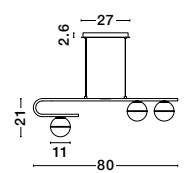

GL 99606161

CANTONA - 9960615

Milky White Glass
Brass Gold
LED G9 3x5 Watt 230 Volt
IP20 Bulb Excluded
L: 80 W: 10 H: 180 cm

GL 99606161

CANTONA - 9960616

Milky White Glass
Brass Gold
LED G9 5x5 Watt 230 Volt
IP20 Bulb Excluded
L: 113 W: 10 H: 180 cm

GL 99606181

CANTONA - 9960618

Milky White Glass
Brass Gold & White Marble
LED G9 1x5 Watt 230 Volt
IP20 Bulb Excluded
Cable Length: 140 cm
L: 15 W: 22 H: 56 cm

GL 99606191

CANTONA - 9960619

Milky White Glass
Brass Gold & White Marble
LED E27 1x12 Watt 230 Volt
IP20 Bulb Excluded
Cable Length: 140 cm
L: 30 W: 37 H: 155 cm