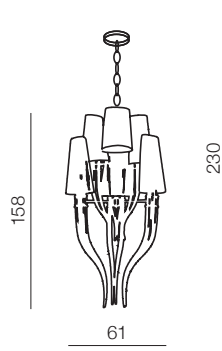

**Diablo**

- 1 AZ0087 (white)
- 2 AZ1343 (black)

2x E14 Only LED 11W  
metal/fabric

**Diablo 3 big**

- 1 AZ1232 (white)
- 2 AZ1344 (black)

6x E14 Only LED 11W  
metal/fabric

**Diablo 3+3**

- 1 AZ0173 (white)
- 2 AZ1417 (black)

12x E14 Only LED 11W  
metal/fabric

**Diablo 6 big**

- 1 AZ1389 (white)
- 2 AZ1390 (black)

12x E14 Only LED 11W  
metal/fabric

**Diablo 3**

- 1 AZ0028 (white)
- 2 AZ1345 (black)

6x E14 Only LED 11W  
metal/fabric