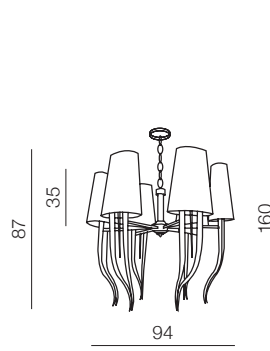

**Diablo**

- 1 AZ0087 (white)
- 2 AZ1343 (black)

2x E14 Only LED 11W  
metal/fabric

**Diablo 3 big**

- 1 AZ1232 (white)
- 2 AZ1344 (black)

6x E14 Only LED 11W  
metal/fabric

**Diablo 3+3**

- 1 AZ0173 (white)
- 2 AZ1417 (black)

12x E14 Only LED 11W  
metal/fabric

**Diablo 6 big**

- 1 AZ1389 (white)
- 2 AZ1390 (black)

12x E14 Only LED 11W  
metal/fabric

**Diablo 3**

- 1 AZ0028 (white)
- 2 AZ1345 (black)

6x E14 Only LED 11W  
metal/fabric