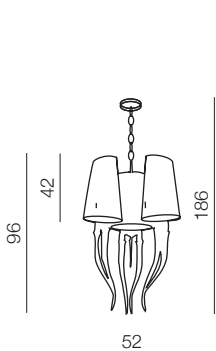

**Diablo**

- 1 AZ0087 (white)
- 2 AZ1343 (black)

2x E14 Only LED 11W  
metal/fabric

**Diablo 3 big**

- 1 AZ1232 (white)
- 2 AZ1344 (black)

6x E14 Only LED 11W  
metal/fabric

**Diablo 3+3**

- 1 AZ0173 (white)
- 2 AZ1417 (black)

12x E14 Only LED 11W  
metal/fabric

**Diablo 6 big**

- 1 AZ1389 (white)
- 2 AZ1390 (black)

12x E14 Only LED 11W  
metal/fabric

**Diablo 3**

- 1 AZ0028 (white)
- 2 AZ1345 (black)

6x E14 Only LED 11W  
metal/fabric