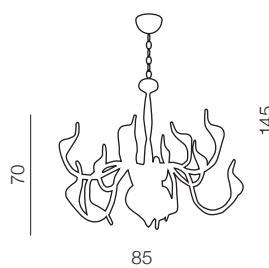

1 CHROME

2 WHITE

3 BLACK

4 GOLD

Snake wall

- 1 AZ0046 (chrome)
- 2 AZ0047 (white)
- 3 AZ1018 (black)
- 4 AZ2569 (gold)

G4 2x 20W 12V
metal/chrome/painting

Snake

- 1 AZ0044 (chrome)
- 2 AZ0045 (white)
- 3 AZ1017 (black)
- 4 AZ2568 (gold)

G4 12x 20W 12V
metal/chrome/painting

Snake 2

- 1 AZ0043 (chrome)
- 2 AZ0172 (white)
- 3 AZ1048 (black)

G4 15x 10W 12V
metal/chrome/painting