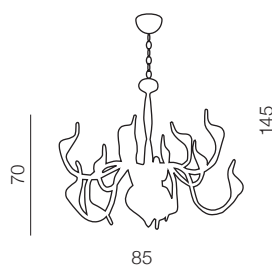

1 CHROME

2 WHITE

3 BLACK

4 GOLD

Snake wall

- 1 AZ0046 (chrome)
- 2 AZ0047 (white)
- 3 AZ1018 (black)
- 4 AZ2569 (gold)

G4 2x 20W 12V
metal/chrome/painting

Snake

- 1 AZ0044 (chrome)
- 2 AZ0045 (white)
- 3 AZ1017 (black)
- 4 AZ2568 (gold)

G4 12x 20W 12V
metal/chrome/painting

Snake 2

- 1 AZ0043 (chrome)
- 2 AZ0172 (white)
- 3 AZ1048 (black)

G4 15x 10W 12V
metal/chrome/painting