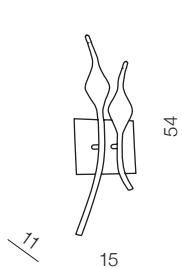

1 CHROME

2 WHITE

3 BLACK

4 GOLD

Snake wall

- 1 AZ0046 (chrome)
- 2 AZ0047 (white)
- 3 AZ1018 (black)
- 4 AZ2569 (gold)

G4 2x 20W 12V
metal/chrome/painting

Snake

- 1 AZ0044 (chrome)
- 2 AZ0045 (white)
- 3 AZ1017 (black)
- 4 AZ2568 (gold)

G4 12x 20W 12V
metal/chrome/painting

Snake 2

- 1 AZ0043 (chrome)
- 2 AZ0172 (white)
- 3 AZ1048 (black)

G4 15x 10W 12V
metal/chrome/painting