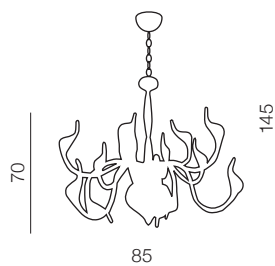

1 CHROME

2 WHITE

3 BLACK

4 GOLD

Snake wall 

- 1 AZ0046 (chrome)
- 2 AZ0047 (white)
- 3 AZ1018 (black)
- 4 AZ2569 (gold)

G4 2x 20W 12V
metal/chrome/painting

Snake 

- 1 AZ0044 (chrome)
- 2 AZ0045 (white)
- 3 AZ1017 (black)
- 4 AZ2568 (gold)

G4 12x 20W 12V
metal/chrome/painting

Snake 2 

- 1 AZ0043 (chrome)
- 2 AZ0172 (white)
- 3 AZ1048 (black)

G4 15x 10W 12V
metal/chrome/painting