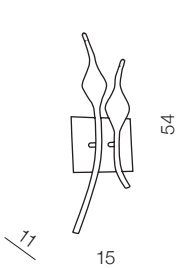

1 CHROME

2 WHITE

3 BLACK

4 GOLD

Snake wall 

- 1 AZ0046 (chrome)
- 2 AZ0047 (white)
- 3 AZ1018 (black)
- 4 AZ2569 (gold)

G4 2x 20W 12V
metal/chrome/painting

Snake 

- 1 AZ0044 (chrome)
- 2 AZ0045 (white)
- 3 AZ1017 (black)
- 4 AZ2568 (gold)

G4 12x 20W 12V
metal/chrome/painting

Snake 2 

- 1 AZ0043 (chrome)
- 2 AZ0172 (white)
- 3 AZ1048 (black)

G4 15x 10W 12V
metal/chrome/painting