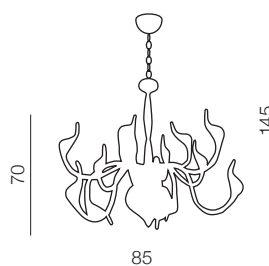

1 CHROME

2 WHITE

3 BLACK

4 GOLD

Snake wall

- 1 AZ0046 (chrome)
- 2 AZ0047 (white)
- 3 AZ1018 (black)
- 4 AZ2569 (gold)

G4 2x 20W 12V  
metal/chrome/painting

Snake

- 1 AZ0044 (chrome)
- 2 AZ0045 (white)
- 3 AZ1017 (black)
- 4 AZ2568 (gold)

G4 12x 20W 12V  
metal/chrome/painting

Snake 2

- 1 AZ0043 (chrome)
- 2 AZ0172 (white)
- 3 AZ1048 (black)

G4 15x 10W 12V  
metal/chrome/painting