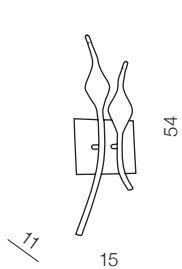

1 CHROME

2 WHITE

3 BLACK

4 GOLD

Snake wall

- 1 AZ0046 (chrome)
- 2 AZ0047 (white)
- 3 AZ1018 (black)
- 4 AZ2569 (gold)

G4 2x 20W 12V  
metal/chrome/painting

Snake

- 1 AZ0044 (chrome)
- 2 AZ0045 (white)
- 3 AZ1017 (black)
- 4 AZ2568 (gold)

G4 12x 20W 12V  
metal/chrome/painting

Snake 2

- 1 AZ0043 (chrome)
- 2 AZ0172 (white)
- 3 AZ1048 (black)

G4 15x 10W 12V  
metal/chrome/painting