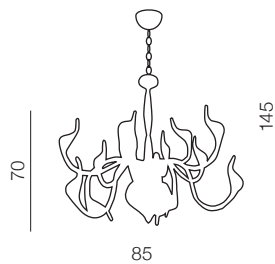

1 CHROME

2 WHITE

3 BLACK

4 GOLD

Snake wall 

- 1 AZ0046 (chrome)
- 2 AZ0047 (white)
- 3 AZ1018 (black)
- 4 AZ2569 (gold)

G4 2x 20W 12V
metal/chrome/painting

Snake 

- 1 AZ0044 (chrome)
- 2 AZ0045 (white)
- 3 AZ1017 (black)
- 4 AZ2568 (gold)

G4 12x 20W 12V
metal/chrome/painting

Snake 2 

- 1 AZ0043 (chrome)
- 2 AZ0172 (white)
- 3 AZ1048 (black)

G4 15x 10W 12V
metal/chrome/painting