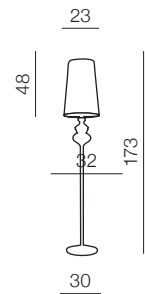

Baroco floor

- ① AZ0309 (silver*)
- ② AZ0063 (black**)

E27 1x 15W
metal/artificial material*
metal/fabric**