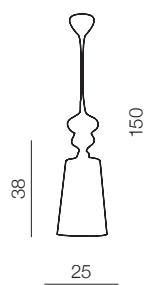

BAROCO

SILVER –
ARTIFICIAL
MATERIAL

BLACK –
FABRIC MATERIAL

BLACK**

Baroco wall

- ① AZ0308 (silver*)
- ② AZ0062 (black**)

E27 1x 11W
metal/artificial material*
metal/fabric**

Baroco 1 pendant