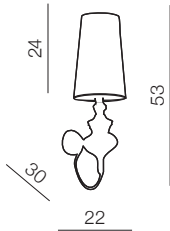

BAROCO

SILVER –
ARTIFICIAL
MATERIAL

BLACK –
FABRIC MATERIAL

BLACK**

Baroco wall

- ① AZ0308 (silver*)
- ② AZ0062 (black**)

E27 1x 11W
metal/artificial material*
metal/fabric**

Baroco 1 pendant