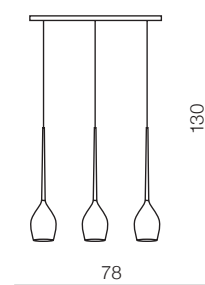

IZZA

1 SHINY WHITE

2 SHINY BLACK

3 AMBER

4 OLIVE

5 SMOKY

izza wall

- 1 AZ0099 (shiny white)
- 2 AZ0098 (shiny black)
- 3 AZ1219 (amber)
- 4 AZ1226 (olive)
- 5 AZ2941 (smoky)

G4 1x 40W  
metal/glass

izza

- 1 AZ1077 (shiny white)
- 2 AZ1076 (shiny black)
- 3 AZ1078 (amber)
- 4 AZ1079 (olive)

E14 1x 50W  
metal/glass

izza 3

- 1 AZ2322 (amber)
- 2 AZ2323 (olive)
- 3 AZ2321 (shiny black)
- 4 AZ2320 (shiny white)
- 5 AZ2937 (smoky)