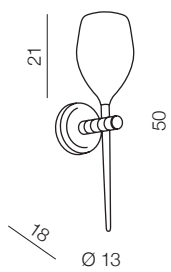

IZZA

1 SHINY WHITE

2 SHINY BLACK

3 AMBER

4 OLIVE

5 SMOKY

izza wall

- 1 AZ0099 (shiny white)
- 2 AZ0098 (shiny black)
- 3 AZ1219 (amber)
- 4 AZ1226 (olive)
- 5 AZ2941 (smoky)

G4 1x 40W  
metal/glass

izza

- 1 AZ1077 (shiny white)
- 2 AZ1076 (shiny black)
- 3 AZ1078 (amber)
- 4 AZ1079 (olive)

E14 1x 50W  
metal/glass

izza 3

- 1 AZ2322 (amber)
- 2 AZ2323 (olive)
- 3 AZ2321 (shiny black)
- 4 AZ2320 (shiny white)
- 5 AZ2937 (smoky)