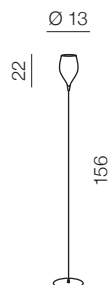

IZZA

1 SHINY WHITE

2 SHINY BLACK

3 AMBER

4 OLIVE

5 SMOKY

izza wall

- 1 AZ0099 (shiny white)
- 2 AZ0098 (shiny black)
- 3 AZ1219 (amber)
- 4 AZ1226 (olive)
- 5 AZ2941 (smoky)

G4 1x 40W  
metal/glass

izza

- 1 AZ1077 (shiny white)
- 2 AZ1076 (shiny black)
- 3 AZ1078 (amber)
- 4 AZ1079 (olive)

E14 1x 50W  
metal/glass

izza 3

- 1 AZ2322 (amber)
- 2 AZ2323 (olive)
- 3 AZ2321 (shiny black)
- 4 AZ2320 (shiny white)
- 5 AZ2937 (smoky)