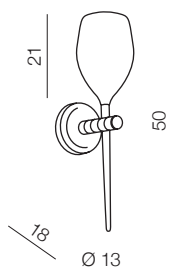

IZZA

1 SHINY WHITE

2 SHINY BLACK

3 AMBER

4 OLIVE

5 SMOKY

izza wall

- 1 AZ0099 (shiny white)
- 2 AZ0098 (shiny black)
- 3 AZ1219 (amber)
- 4 AZ1226 (olive)
- 5 AZ2941 (smoky)

G4 1x 40W
metal/glass

izza

- 1 AZ1077 (shiny white)
- 2 AZ1076 (shiny black)
- 3 AZ1078 (amber)
- 4 AZ1079 (olive)

E14 1x 50W
metal/glass

izza 3

- 1 AZ2322 (amber)
- 2 AZ2323 (olive)
- 3 AZ2321 (shiny black)
- 4 AZ2320 (shiny white)
- 5 AZ2937 (smoky)