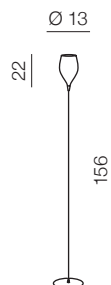

IZZA

1 SHINY WHITE

2 SHINY BLACK

3 AMBER

4 OLIVE

5 SMOKY

izza wall

- 1 AZ0099 (shiny white)
- 2 AZ0098 (shiny black)
- 3 AZ1219 (amber)
- 4 AZ1226 (olive)
- 5 AZ2941 (smoky)

G4 1x 40W
metal/glass

izza

- 1 AZ1077 (shiny white)
- 2 AZ1076 (shiny black)
- 3 AZ1078 (amber)
- 4 AZ1079 (olive)

E14 1x 50W
metal/glass

izza 3

- 1 AZ2322 (amber)
- 2 AZ2323 (olive)
- 3 AZ2321 (shiny black)
- 4 AZ2320 (shiny white)
- 5 AZ2937 (smoky)