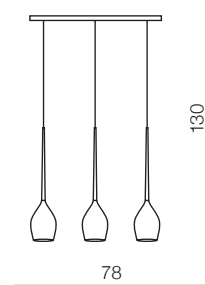

IZZA

1 SHINY WHITE

2 SHINY BLACK

3 AMBER

4 OLIVE

5 SMOKY

izza wall

- 1 AZ0099 (shiny white)
- 2 AZ0098 (shiny black)
- 3 AZ1219 (amber)
- 4 AZ1226 (olive)
- 5 AZ2941 (smoky)

G4 1x 40W
metal/glass

izza

- 1 AZ1077 (shiny white)
- 2 AZ1076 (shiny black)
- 3 AZ1078 (amber)
- 4 AZ1079 (olive)

E14 1x 50W
metal/glass

izza 3

- 1 AZ2322 (amber)
- 2 AZ2323 (olive)
- 3 AZ2321 (shiny black)
- 4 AZ2320 (shiny white)
- 5 AZ2937 (smoky)