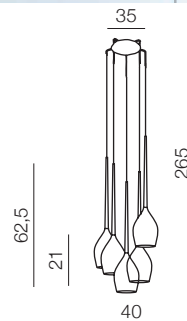

**izza 1**

- ❶ **AZ0131** (shiny white)
- ❷ **AZ0130** (shiny black)
- ❸ **AZ1221** (amber)
- ❹ **AZ1220** (olive)
- ❺ **AZ2936** (smoky)

E14 1x 50W  
metal/glass

**izza 4**

- ❶ **AZ0101** (shiny white)
- ❷ **AZ0100** (shiny black)
- ❸ **AZ1227** (amber)
- ❹ **AZ1228** (olive)
- ❺ **AZ2938** (smoky)

E14 4x 50W  
metal/glass

**izza 5**

- ❶ **AZ0311** (shiny white)
- ❷ **AZ0312** (shiny black)
- ❸ **AZ1231** (amber)
- ❹ **AZ1222** (olive)
- ❺ **AZ2939** (smoky)

E14 5x 50W  
metal/glass

**izza 8**

- ❶ **AZ0160** (shiny white)
- ❷ **AZ0159** (shiny black)
- ❸ **AZ1223** (amber)
- ❹ **AZ1230** (olive)
- ❺ **AZ2940** (smoky)