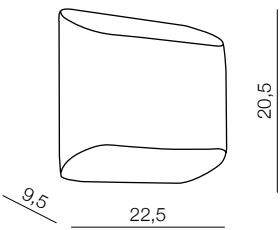

PANCAKE

Pancake

- ❶ AZ0112 (black)
- ❷ AZ0113 (amber)
- ❸ AZ0114 (white)
- ❹ AZ0136 (red)

G9 2x 40W
metal/glass

❶ BLACK

❷ AMBER

❸ WHITE

❹ RED